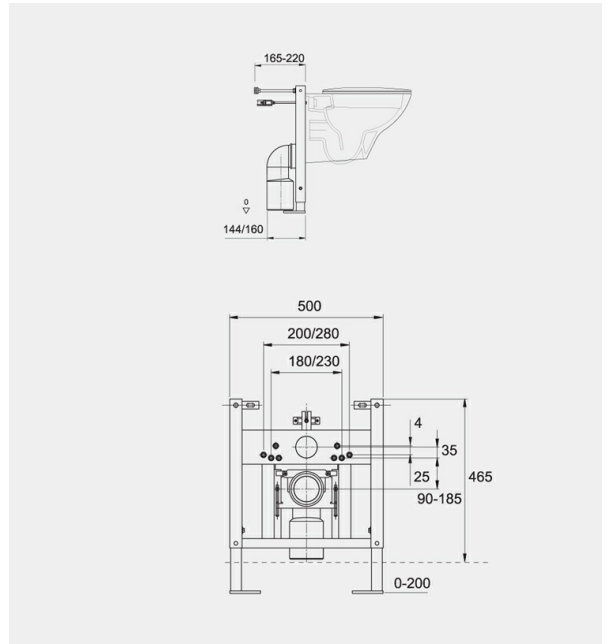

RAK-ECOFIX

Universal Frame

RAK
CERAMICS

Technical specifications

Dimensions:	500 x 465 mm
Color:	Orange
Flush capacity:	6/3L adjustable to 4.5/3L
Adjustable leg:	yes
Suites:	RAK-ECOFIX

Code	Name
FS04RAKC	ECOFIX CISTERN CONCEALED METAL FRAME 82CM

Dimensions: All dimensions in mm tolerance $\pm 5\%$ for below 200mm and $\pm 3\%$ for above 200mm.
Note: Due to a continuing development programme to improve design and performance, the manufacturer reserves all rights to vary specifications without prior information.
Please note accessories are for photographic use only.