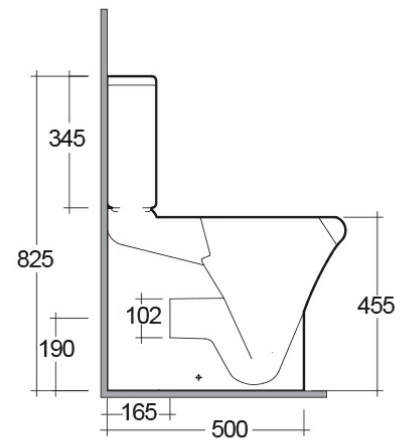

RAK-COMPACT-COMFORT HEIGHT 45CM

Close Coupled | Water Closet

RAK
CERAMICS

Technical specifications

Dimensions: 625 x 365 mm

Weight: 39 Kg

Color: Alpine White

Trap type: P Trap

Trapway type: Concealed

Seat cover options: Urea

Bowl shape: Round

Dual flush: yes

Suites: [RAK-COMPACT](#)

Code Name

CO26AWHA COMPACT WATER CLOSET RIMLESS COMFORT
HEIGHT 45CM CLOSE COUPLED P|S-TRAP 62CM

CO10AWHA COMPACT WATER CLOSET TANK

Dimensions: All dimensions in mm tolerance $\pm 5\%$ for below 200mm and $\pm 3\%$ for above 200mm.

Note: Due to a continuing development programme to improve design and performance, the manufacturer reserves all rights to vary specifications without prior information.