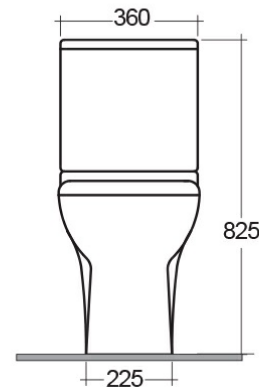

RAK-COMPACT-COMFORT HEIGHT 45CM

Close Coupled | Water Closet

RAK
CERAMICS

Technical specifications

Dimensions: 625 x 365 mm

Weight: 39 Kg

Color: Alpine White

Trap type: P Trap

Trapway type: Concealed

Seat cover options: Urea

Bowl shape: Round

Dual flush: yes

Suites: [RAK-COMPACT](#)

Code Name

CO26AWHA COMPACT WATER CLOSET RIMLESS COMFORT
HEIGHT 45CM CLOSE COUPLED P|S-TRAP 62CM

CO10AWHA COMPACT WATER CLOSET TANK

Dimensions: All dimensions in mm tolerance $\pm 5\%$ for below 200mm and $\pm 3\%$ for above 200mm.

Note: Due to a continuing development programme to improve design and performance, the manufacturer reserves all rights to vary specifications without prior information.