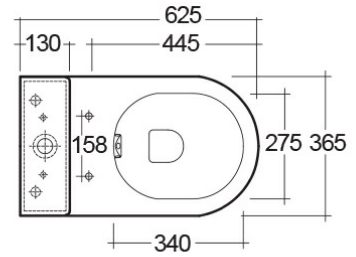

RAK-COMPACT-COMFORT HEIGHT 45CM

Close Coupled | Water Closet

RAK
CERAMICS

Technical specifications

Dimensions: 625 x 365 mm

Weight: 39 Kg

Color: Alpine White

Trap type: P Trap

Trapway type: Concealed

Seat cover options: Urea

Bowl shape: Round

Dual flush: yes

Suites: [RAK-COMPACT](#)

Code Name

CO26AWHA COMPACT WATER CLOSET RIMLESS COMFORT
HEIGHT 45CM CLOSE COUPLED P|S-TRAP 62CM

CO10AWHA COMPACT WATER CLOSET TANK

Dimensions: All dimensions in mm tolerance $\pm 5\%$ for below 200mm and $\pm 3\%$ for above 200mm.

Note: Due to a continuing development programme to improve design and performance, the manufacturer reserves all rights to vary specifications without prior information.