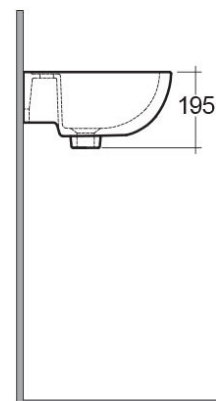

RAK-COMPACT

Wash basin | Wall Hung

RAK
CERAMICS

Technical specifications

Dimensions: 500 x 380 mm

Weight: 17 Kg

Color: Alpine White

Shape of basin: Oval

Suites: [RAK-COMPACT](#)

Code	Name
CO0601AWHA	COMPACT WASH BASIN 50CM

Dimensions: All dimensions in mm tolerance $\pm 5\%$ for below 200mm and $\pm 3\%$ for above 200mm.

Note: Due to a continuing development programme to improve design and performance, the manufacturer reserves all rights to vary specifications without prior information.