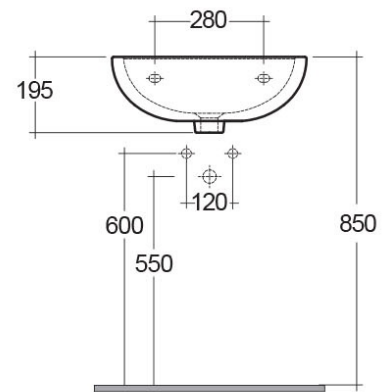

RAK-COMPACT

Wash basin | Wall Hung

RAK
CERAMICS

Technical specifications

Dimensions: 500 x 380 mm

Weight: 17 Kg

Color: Alpine White

Shape of basin: Oval

Suites: [RAK-COMPACT](#)

Code	Name
CO0601AWHA	COMPACT WASH BASIN 50CM

Dimensions: All dimensions in mm tolerance $\pm 5\%$ for below 200mm and $\pm 3\%$ for above 200mm.

Note: Due to a continuing development programme to improve design and performance, the manufacturer reserves all rights to vary specifications without prior information.