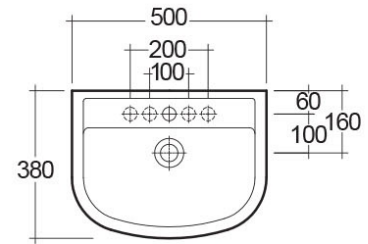

RAK-COMPACT

Wash basin | Wall Hung

RAK
CERAMICS

Technical specifications

Dimensions: 500 x 380 mm

Weight: 17 Kg

Color: Alpine White

Shape of basin: Oval

Suites: [RAK-COMPACT](#)

Code	Name
CO0601AWHA	COMPACT WASH BASIN 50CM

Dimensions: All dimensions in mm tolerance $\pm 5\%$ for below 200mm and $\pm 3\%$ for above 200mm.

Note: Due to a continuing development programme to improve design and performance, the manufacturer reserves all rights to vary specifications without prior information.