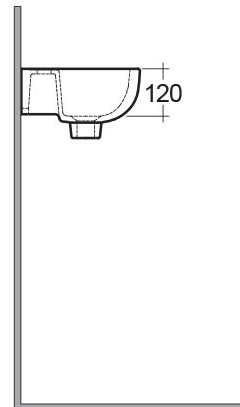

RAK-COMPACT

Wash basin | Wall Hung

RAK
CERAMICS

Technical specifications

Dimensions: 380 x 300 mm

Weight: 7 Kg

Color: Alpine White

Shape of basin: Oval

Suites: [RAK-COMPACT](#)

Code	Name
CO1001AWHA	COMPACT WASH BASIN WALL HUNG 38CM

Dimensions: All dimensions in mm tolerance $\pm 5\%$ for below 200mm and $\pm 3\%$ for above 200mm.

Note: Due to a continuing development programme to improve design and performance, the manufacturer reserves all rights to vary specifications without prior information.