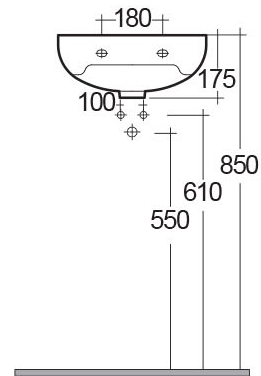

RAK-COMPACT

Wash basin | Wall Hung

RAK
CERAMICS

Technical specifications

Dimensions: 380 x 300 mm

Weight: 7 Kg

Color: Alpine White

Shape of basin: Oval

Suites: [RAK-COMPACT](#)

Code	Name
CO1001AWHA	COMPACT WASH BASIN WALL HUNG 38CM

Dimensions: All dimensions in mm tolerance $\pm 5\%$ for below 200mm and $\pm 3\%$ for above 200mm.

Note: Due to a continuing development programme to improve design and performance, the manufacturer reserves all rights to vary specifications without prior information.