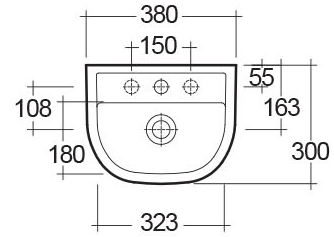

RAK-COMPACT

Wash basin | Wall Hung

RAK
CERAMICS

Technical specifications

Dimensions: 380 x 300 mm

Weight: 7 Kg

Color: Alpine White

Shape of basin: Oval

Suites: [RAK-COMPACT](#)

Code	Name
CO1001AWHA	COMPACT WASH BASIN WALL HUNG 38CM

Dimensions: All dimensions in mm tolerance $\pm 5\%$ for below 200mm and $\pm 3\%$ for above 200mm.

Note: Due to a continuing development programme to improve design and performance, the manufacturer reserves all rights to vary specifications without prior information.