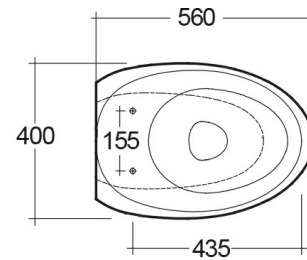

RAK-CLOUD MATT WHITE W/HIDDEN FIXATIONS

Back to Wall | Water Closet

RAK
CERAMICS

Technical specifications

Dimensions: 560 x 400 mm

Weight: 30 Kg

Color: Matt White

Trap type: P Trap & S Trap

Trapway type: Concealed

Seat cover options: ABS & Urea

Bowl shape: Oval

Soft close: yes

Quick remove seat cover: yes

Suites: [RAK-CLOUD](#)

Code	Name
------	------

CLOWC1346500A	RAK-CLOUD WATER CLOSET MATT WHITE 56CM
---------------	--

Dimensions: All dimensions in mm tolerance $\pm 5\%$ for below 200mm and $\pm 3\%$ for above 200mm.

Note: Due to a continuing development programme to improve design and performance, the manufacturer reserves all rights to vary specifications without prior information.