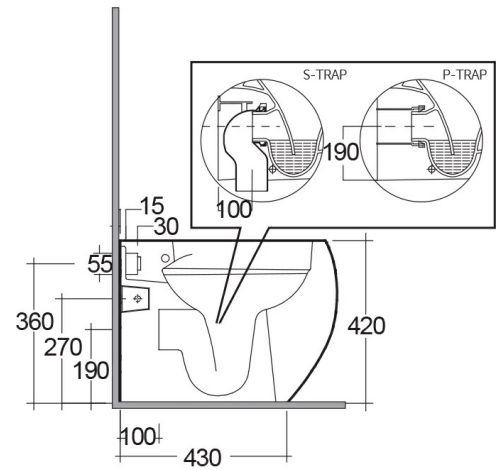

RAK-CLOUD MATT WHITE W/HIDDEN FIXATIONS

Back to Wall | Water Closet

RAK
CERAMICS

Technical specifications

Dimensions: 560 x 400 mm

Weight: 30 Kg

Color: Matt White

Trap type: P Trap & S Trap

Trapway type: Concealed

Seat cover options: ABS & Urea

Bowl shape: Oval

Soft close: yes

Quick remove seat cover: yes

Suites: [RAK-CLOUD](#)

Code	Name
------	------

CLOWC1346500A	RAK-CLOUD WATER CLOSET MATT WHITE 56CM
---------------	--

Dimensions: All dimensions in mm tolerance $\pm 5\%$ for below 200mm and $\pm 3\%$ for above 200mm.

Note: Due to a continuing development programme to improve design and performance, the manufacturer reserves all rights to vary specifications without prior information.