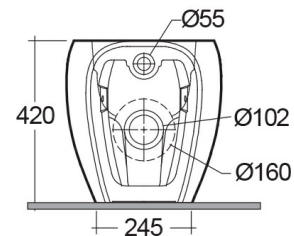

RAK-CLOUD MATT WHITE W/HIDDEN FIXATIONS

Back to Wall | Water Closet

RAK
CERAMICS

Technical specifications

Dimensions: 560 x 400 mm

Weight: 30 Kg

Color: Matt White

Trap type: P Trap & S Trap

Trapway type: Concealed

Seat cover options: ABS & Urea

Bowl shape: Oval

Soft close: yes

Quick remove seat cover: yes

Suites: [RAK-CLOUD](#)

Code	Name
------	------

CLOWC1346500A	RAK-CLOUD WATER CLOSET MATT WHITE 56CM
---------------	--

Dimensions: All dimensions in mm tolerance $\pm 5\%$ for below 200mm and $\pm 3\%$ for above 200mm.

Note: Due to a continuing development programme to improve design and performance, the manufacturer reserves all rights to vary specifications without prior information.