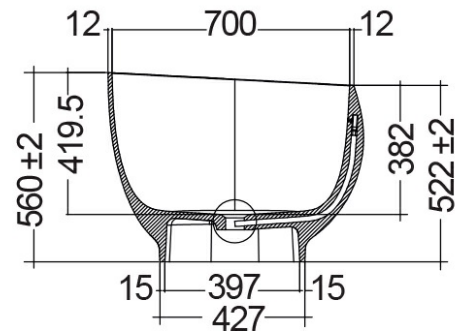

RAK-CLOUD MATT CAPPUCCINO - CLOBT14075514

RAK
CERAMICS

Bathtubs

Technical specifications

Dimensions: 753 x 1400 mm

Weight: 125 Kg

Color: MATT CAPPUCCINO - 514

Suites: [RAK-CLOUD](#)

Code	Name
CLOBT14075514	RAK-CLOUD BATHTUB MATT CAPPUCCINO 140X758CM

Dimensions: All dimensions in mm tolerance $\pm 5\%$ for below 200mm and $\pm 3\%$ for above 200mm.
 Note: Due to a continuing development programme to improve design and performance, the manufacturer reserves all rights to vary specifications without prior information.
 Please note accessories are for photographic use only.