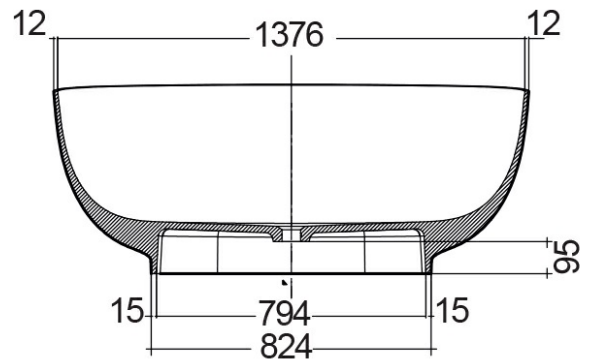

RAK-CLOUD MATT CAPPUCCINO - CLOBT14075514

RAK
CERAMICS

Bathtubs

Technical specifications

Dimensions: 753 x 1400 mm

Weight: 125 Kg

Color: MATT CAPPUCCINO - 514

Suites: [RAK-CLOUD](#)

Code	Name
CLOBT14075514	RAK-CLOUD BATHTUB MATT CAPPUCCINO 140X758CM

Dimensions: All dimensions in mm tolerance $\pm 5\%$ for below 200mm and $\pm 3\%$ for above 200mm.
 Note: Due to a continuing development programme to improve design and performance, the manufacturer reserves all rights to vary specifications without prior information.
 Please note accessories are for photographic use only.