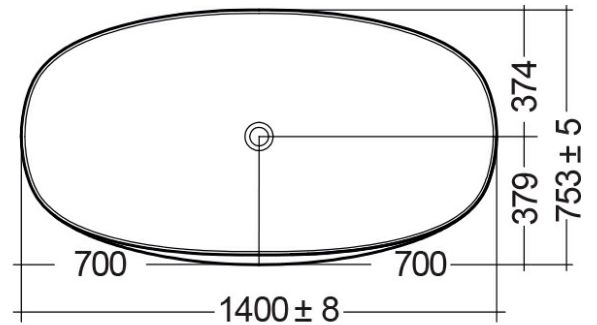

RAK-CLOUD MATT CAPPUCCINO - CLOBT14075514

RAK
CERAMICS

Bathtubs

Technical specifications

Dimensions: 753 x 1400 mm

Weight: 125 Kg

Color: MATT CAPPUCCINO - 514

Suites: [RAK-CLOUD](#)

Code	Name
CLOBT14075514	RAK-CLOUD BATHTUB MATT CAPPUCCINO 140X758CM

Dimensions: All dimensions in mm tolerance $\pm 5\%$ for below 200mm and $\pm 3\%$ for above 200mm.
 Note: Due to a continuing development programme to improve design and performance, the manufacturer reserves all rights to vary specifications without prior information.
 Please note accessories are for photographic use only.