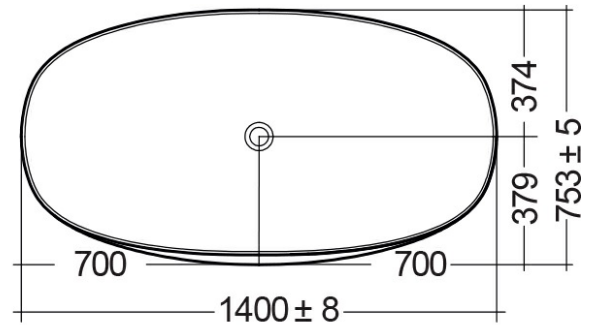

RAK-CLOUD MATT GREIGE - CLOBT14075505

Bathtubs

RAK
CERAMICS

Technical specifications

Dimensions: 753 x 1400 mm

Weight: 125 Kg

Color: MATT CAPPUCCINO - 514

Suites: [RAK-CLOUD](#)

Code	Name
CLOBT14075505	RAK-CLOUD BATHTUB MATT GREIGE 140X758CM

Dimensions: All dimensions in mm tolerance $\pm 5\%$ for below 200mm and $\pm 3\%$ for above 200mm.
 Note: Due to a continuing development programme to improve design and performance, the manufacturer reserves all rights to vary specifications without prior information.
 Please note accessories are for photographic use only.