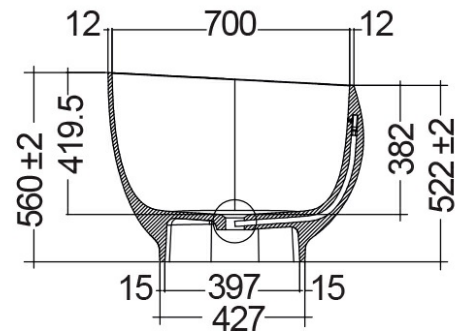

RAK-CLOUD MATT GREIGE - CLOBT14075505

Bathtubs

RAK
CERAMICS

Technical specifications

Dimensions: 753 x 1400 mm

Weight: 125 Kg

Color: MATT CAPPUCCINO - 514

Suites: [RAK-CLOUD](#)

Code	Name
CLOBT14075505	RAK-CLOUD BATHTUB MATT GREIGE 140X758CM

Dimensions: All dimensions in mm tolerance $\pm 5\%$ for below 200mm and $\pm 3\%$ for above 200mm.
 Note: Due to a continuing development programme to improve design and performance, the manufacturer reserves all rights to vary specifications without prior information.
 Please note accessories are for photographic use only.