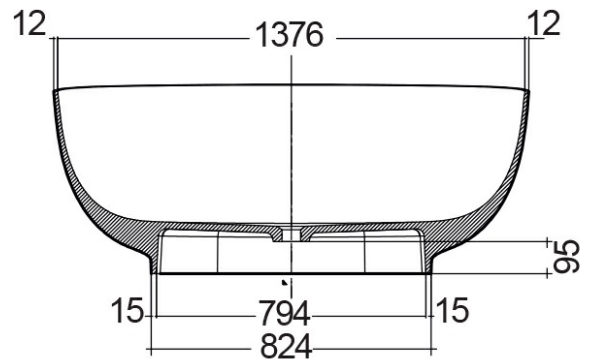

RAK-CLOUD MATT GREIGE - CLOBT14075505

Bathtubs

RAK
CERAMICS

Technical specifications

Dimensions: 753 x 1400 mm

Weight: 125 Kg

Color: MATT CAPPUCCINO - 514

Suites: [RAK-CLOUD](#)

Code	Name
CLOBT14075505	RAK-CLOUD BATHTUB MATT GREIGE 140X758CM

Dimensions: All dimensions in mm tolerance $\pm 5\%$ for below 200mm and $\pm 3\%$ for above 200mm.
 Note: Due to a continuing development programme to improve design and performance, the manufacturer reserves all rights to vary specifications without prior information.
 Please note accessories are for photographic use only.