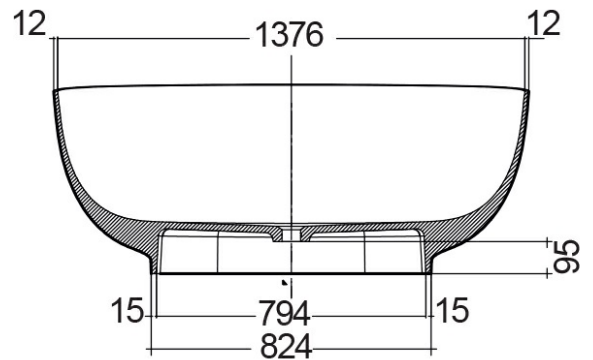

### Technical specifications

Dimensions: 753 x 1400 mm

Weight: 125 Kg

Color: MATT BLACK - 504

Suites: [RAK-CLOUD](#)

Code	Name
CLOBT14075504	RAK-CLOUD BATHTUB MATT BLACK 140X758CM

Dimensions: All dimensions in mm tolerance  $\pm 5\%$  for below 200mm and  $\pm 3\%$  for above 200mm.  
 Note: Due to a continuing development programme to improve design and performance, the manufacturer reserves all rights to vary specifications without prior information.  
 Please note accessories are for photographic use only.