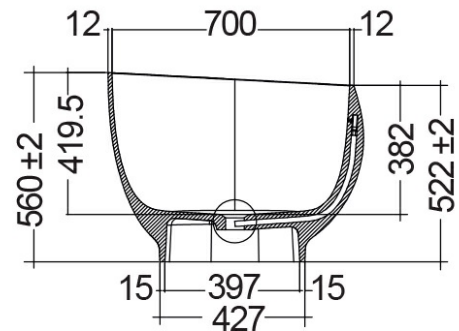

### Technical specifications

Dimensions: 753 x 1400 mm

Weight: 125 Kg

Color: MATT BLACK - 504

Suites: [RAK-CLOUD](#)

Code	Name
CLOBT14075504	RAK-CLOUD BATHTUB MATT BLACK 140X758CM

Dimensions: All dimensions in mm tolerance  $\pm 5\%$  for below 200mm and  $\pm 3\%$  for above 200mm.  
 Note: Due to a continuing development programme to improve design and performance, the manufacturer reserves all rights to vary specifications without prior information.  
 Please note accessories are for photographic use only.