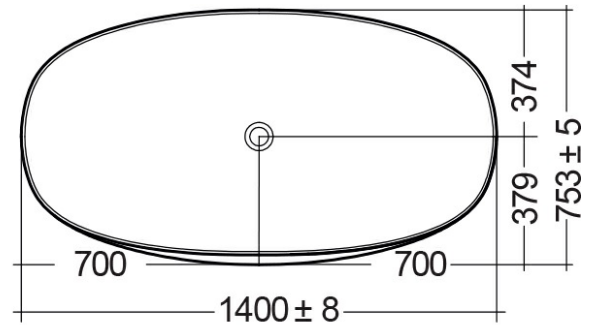

### Technical specifications

Dimensions: 753 x 1400 mm

Weight: 125 Kg

Color: MATT BLACK - 504

Suites: [RAK-CLOUD](#)

Code	Name
CLOBT14075504	RAK-CLOUD BATHTUB MATT BLACK 140X758CM

Dimensions: All dimensions in mm tolerance  $\pm 5\%$  for below 200mm and  $\pm 3\%$  for above 200mm.  
 Note: Due to a continuing development programme to improve design and performance, the manufacturer reserves all rights to vary specifications without prior information.  
 Please note accessories are for photographic use only.