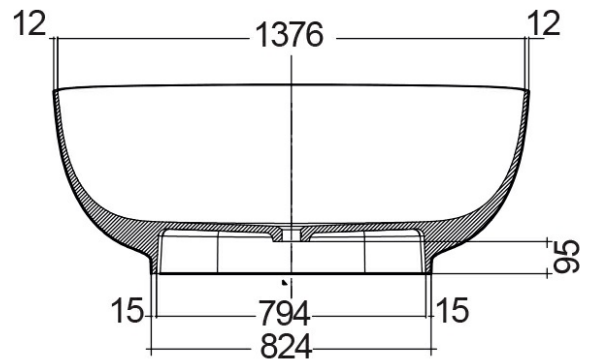

RAK-CLOUD MATT GREY - CLOBT14075503

Bathtubs

RAK
CERAMICS

Technical specifications

Dimensions: 753 x 1400 mm

Weight: 125 Kg

Color: MATT GREY - 503

Suites: [RAK-CLOUD](#)

Code	Name
CLOBT14075503	RAK-CLOUD BATHTUB MATT GREY 140X758CM

Dimensions: All dimensions in mm tolerance $\pm 5\%$ for below 200mm and $\pm 3\%$ for above 200mm.
 Note: Due to a continuing development programme to improve design and performance, the manufacturer reserves all rights to vary specifications without prior information.
 Please note accessories are for photographic use only.