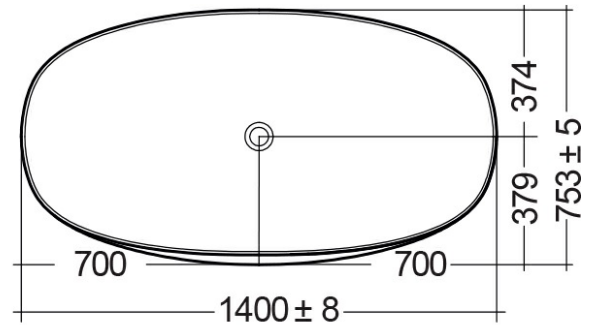

RAK-CLOUD MATT GREY - CLOBT14075503

Bathtubs

RAK
CERAMICS

Technical specifications

Dimensions: 753 x 1400 mm

Weight: 125 Kg

Color: MATT GREY - 503

Suites: [RAK-CLOUD](#)

Code	Name
CLOBT14075503	RAK-CLOUD BATHTUB MATT GREY 140X758CM

Dimensions: All dimensions in mm tolerance $\pm 5\%$ for below 200mm and $\pm 3\%$ for above 200mm.
 Note: Due to a continuing development programme to improve design and performance, the manufacturer reserves all rights to vary specifications without prior information.
 Please note accessories are for photographic use only.