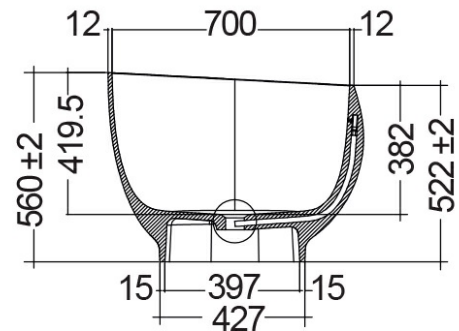

RAK-CLOUD MATT GREY - CLOBT14075503

Bathtubs

RAK
CERAMICS

Technical specifications

Dimensions: 753 x 1400 mm

Weight: 125 Kg

Color: MATT GREY - 503

Suites: [RAK-CLOUD](#)

Code	Name
CLOBT14075503	RAK-CLOUD BATHTUB MATT GREY 140X758CM

Dimensions: All dimensions in mm tolerance $\pm 5\%$ for below 200mm and $\pm 3\%$ for above 200mm.
 Note: Due to a continuing development programme to improve design and performance, the manufacturer reserves all rights to vary specifications without prior information.
 Please note accessories are for photographic use only.