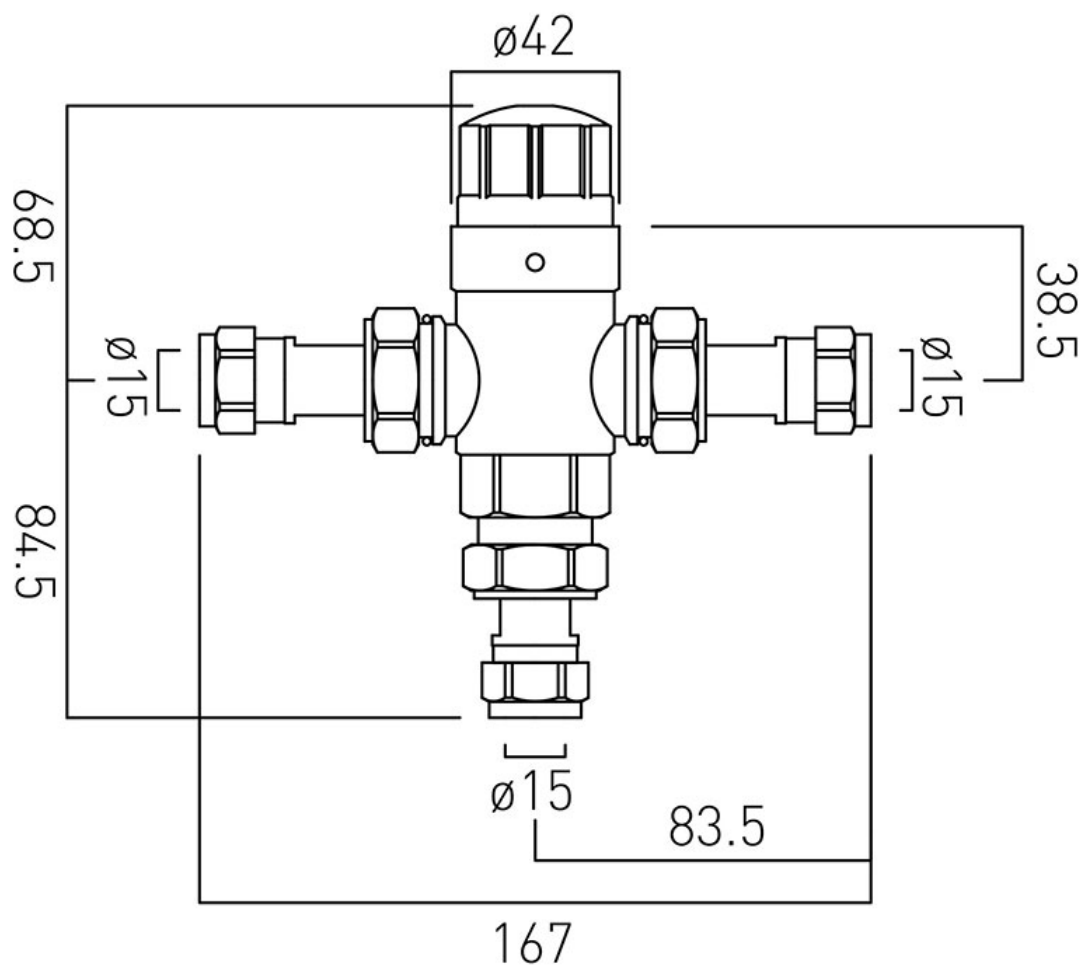

TECHNICAL DRAWING

COLLECTION:

PRODUCT CODE: PRO-5001-N/P

tel: 01934 744466
email: sales@vado.com
www.vado.com

where inspiration flows
taps | showering | accessories