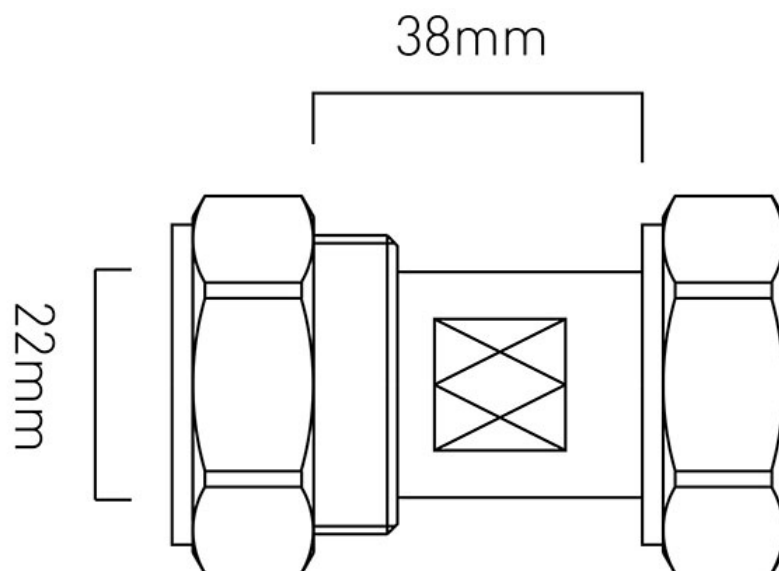

TECHNICAL DRAWING

COLLECTION:

PRODUCT CODE: PRO-5001/C-22MM

tel: 01934 744466
email: sales@vado.com
www.vado.com

where inspiration flows
taps | showering | accessories