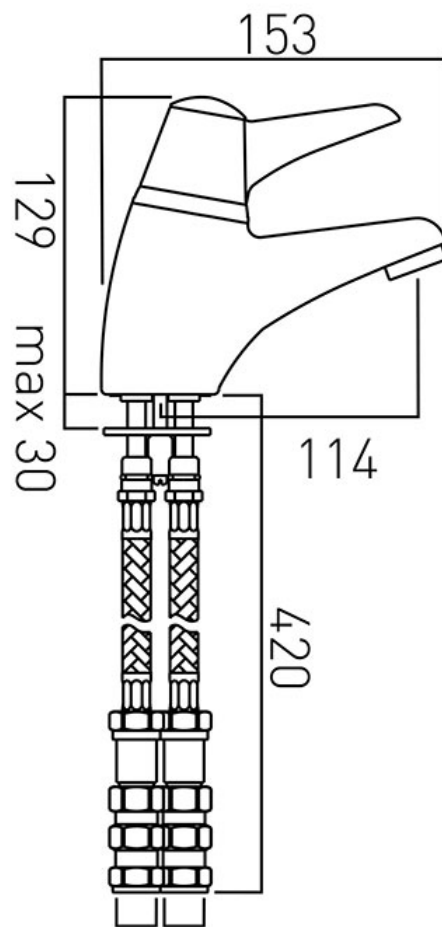

# TECHNICAL DRAWING

**COLLECTION:** COMMERCIAL TAPS

**PRODUCT CODE:** PRO-100P-C/P

15mm compression  
or 1/2" male thread

tel: 01934 744466  
email: sales@vado.com  
www.vado.com

**where inspiration flows**  
taps | showering | accessories