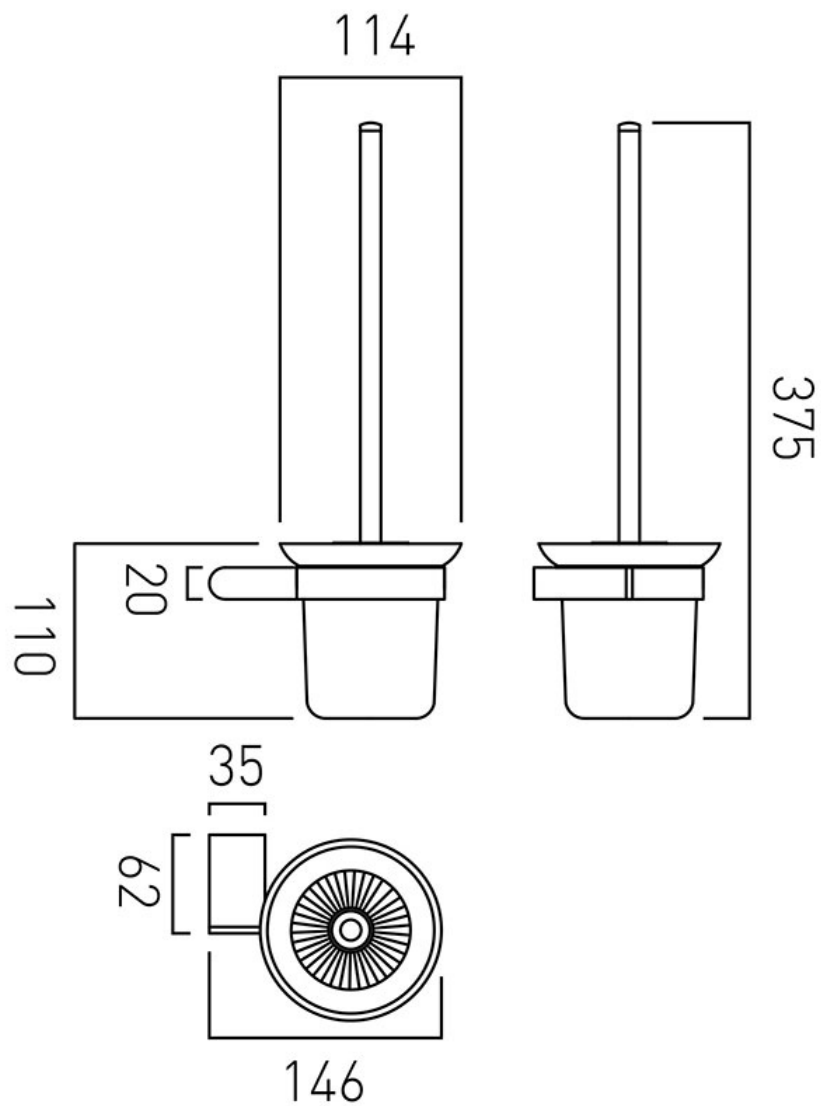


SPECIFICATION SHEET

COLLECTION: PHOTON

PRODUCT CODE: PHO-188-C/P

DESCRIPTION:

photon toilet brush and holder wall mounted

FINISH:

Chrome

tel: 01934 744466
email: sales@vado.com
www.vado.com

where inspiration flows
taps | showering | accessories

TECHNICAL DRAWING

COLLECTION: PHOTON

PRODUCT CODE: PHO-188-C/P

tel: 01934 744466
email: sales@vado.com
www.vado.com

where inspiration flows
taps | showering | accessories