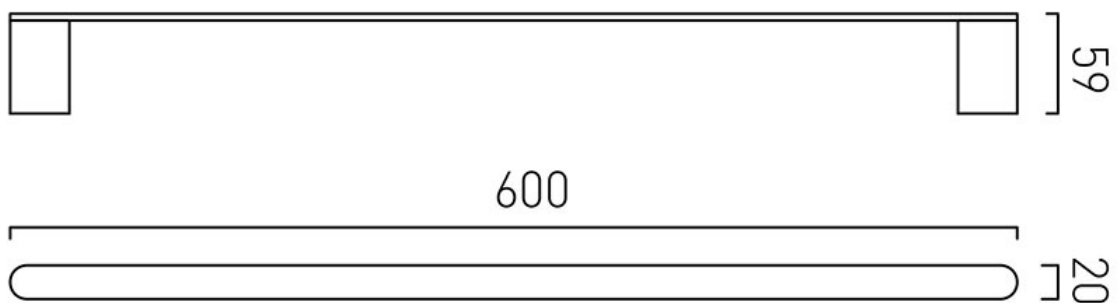

TECHNICAL DRAWING

COLLECTION: PHOTON

PRODUCT CODE: PHO-184-C/P

tel: 01934 744466
email: sales@vado.com
www.vado.com

where inspiration flows
taps | showering | accessories