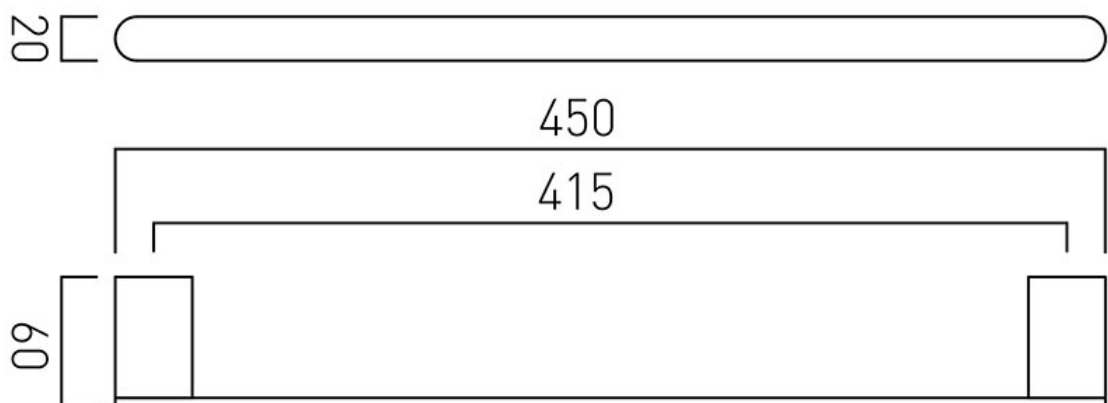

TECHNICAL DRAWING

COLLECTION: PHOTON

PRODUCT CODE: PHO-184-45-C/P

tel: 01934 744466
email: sales@vado.com
www.vado.com

where inspiration flows
taps | showering | accessories