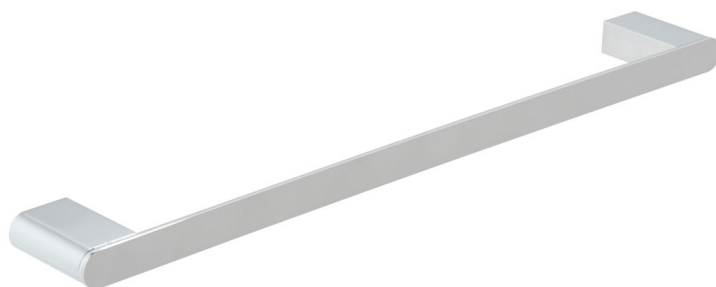

SPECIFICATION SHEET

COLLECTION: PHOTON

PRODUCT CODE: PHO-184-45-C/P

DESCRIPTION:

photon towel rail 450mm (18")

FINISH:

Chrome

tel: 01934 744466
email: sales@vado.com
www.vado.com