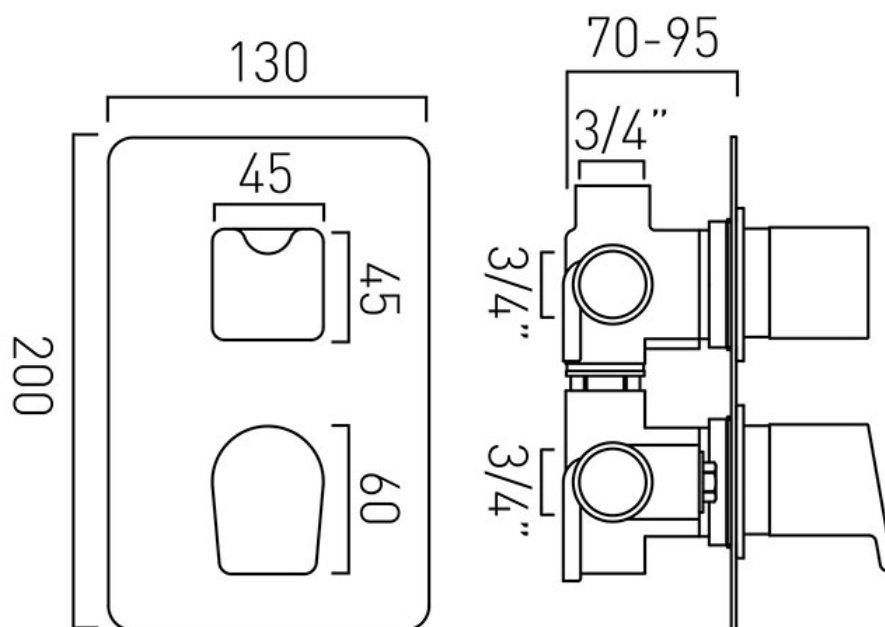

TECHNICAL DRAWING

COLLECTION: PHOTON

PRODUCT CODE: PHO-148D/3-C/P

tel: 01934 744466
email: sales@vado.com
www.vado.com

where inspiration flows
taps | showering | accessories