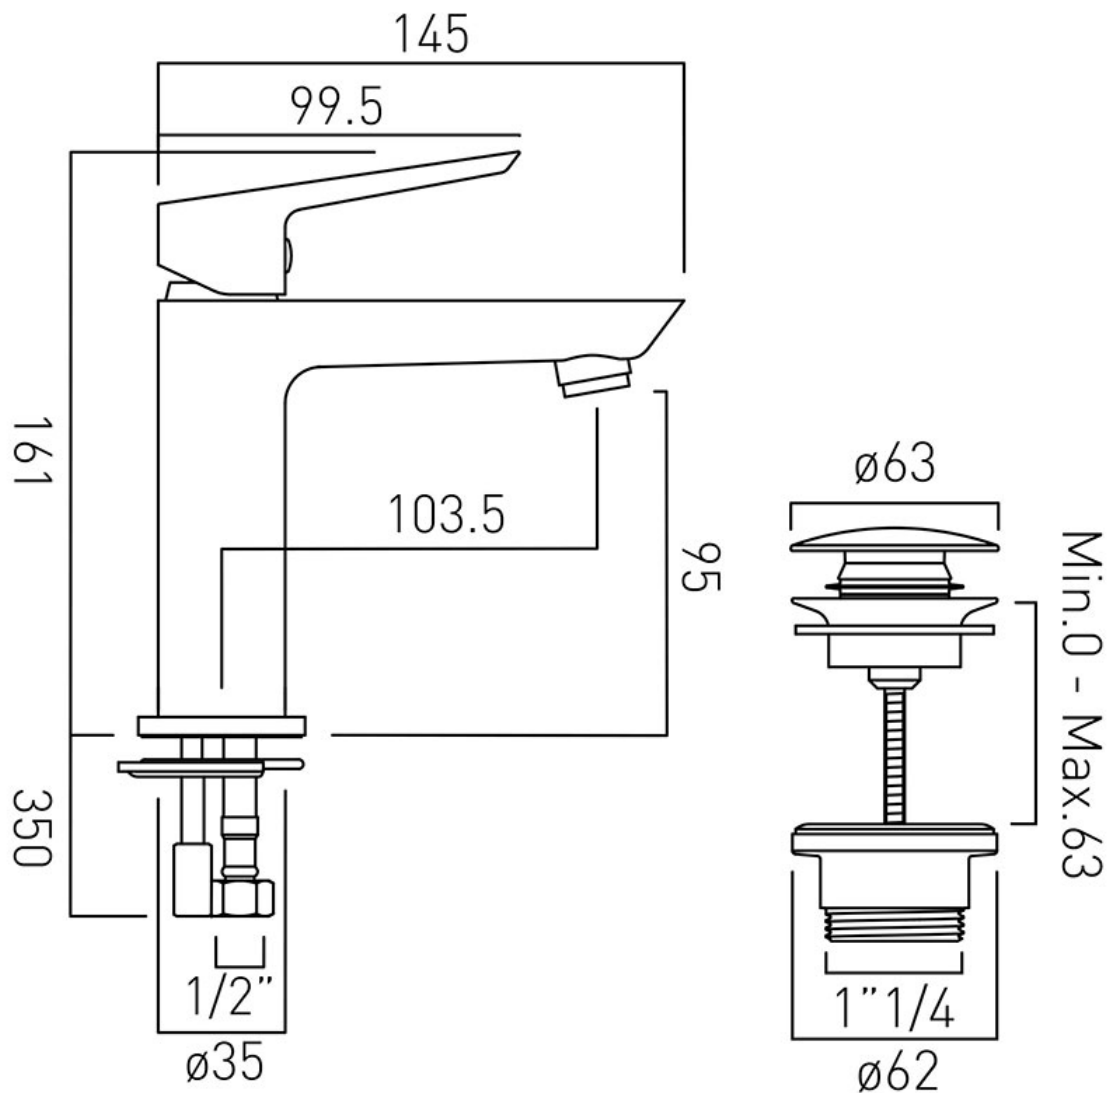

TECHNICAL DRAWING

COLLECTION: PHOTON

PRODUCT CODE: PHO-100M/CC-C/P

tel: 01934 744466
email: sales@vado.com
www.vado.com

where inspiration flows
taps | showering | accessories