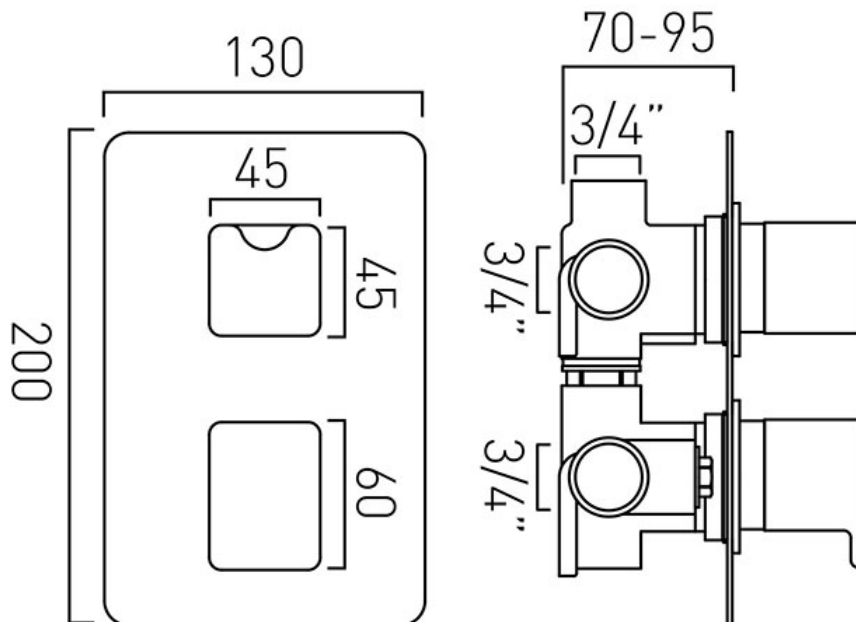

TECHNICAL DRAWING

COLLECTION: PHASE

PRODUCT CODE: PHA-148D/3-C/P

tel: 01934 744466
email: sales@vado.com
www.vado.com

where inspiration flows
taps | showering | accessories