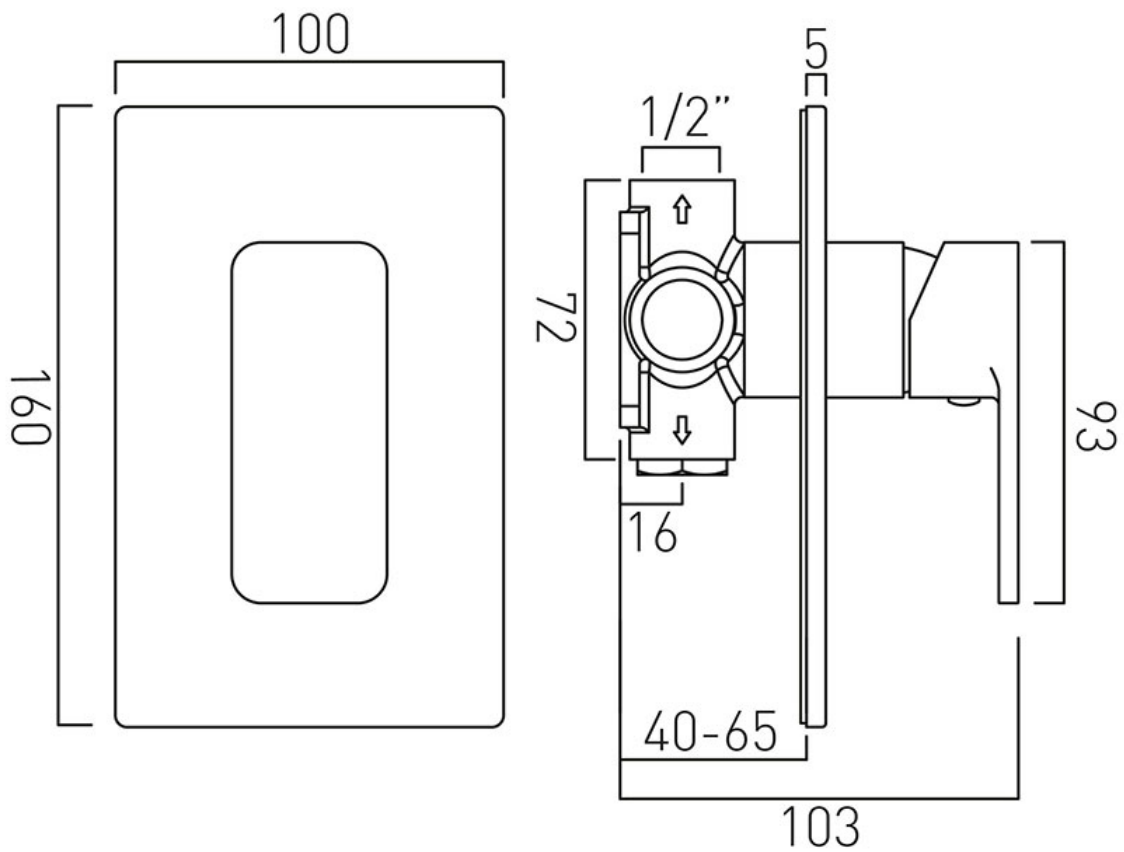

TECHNICAL DRAWING

COLLECTION: PHASE

PRODUCT CODE: PHA-145A-C/P

tel: 01934 744466
email: sales@vado.com
www.vado.com

where inspiration flows
taps | showering | accessories