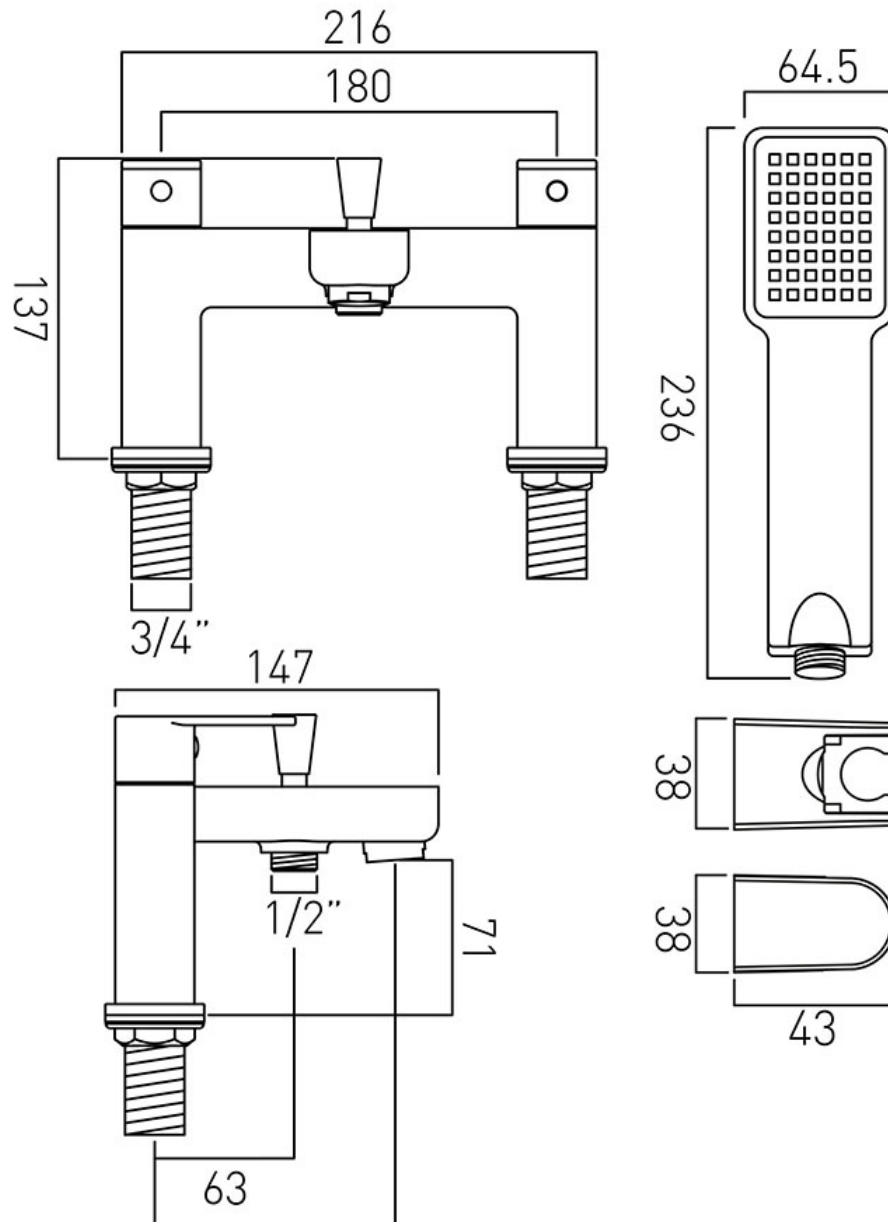

TECHNICAL DRAWING

COLLECTION: PHASE

PRODUCT CODE: PHA-130+K-C/P

tel: 01934 744466
email: sales@vado.com
www.vado.com

where inspiration flows
taps | showering | accessories