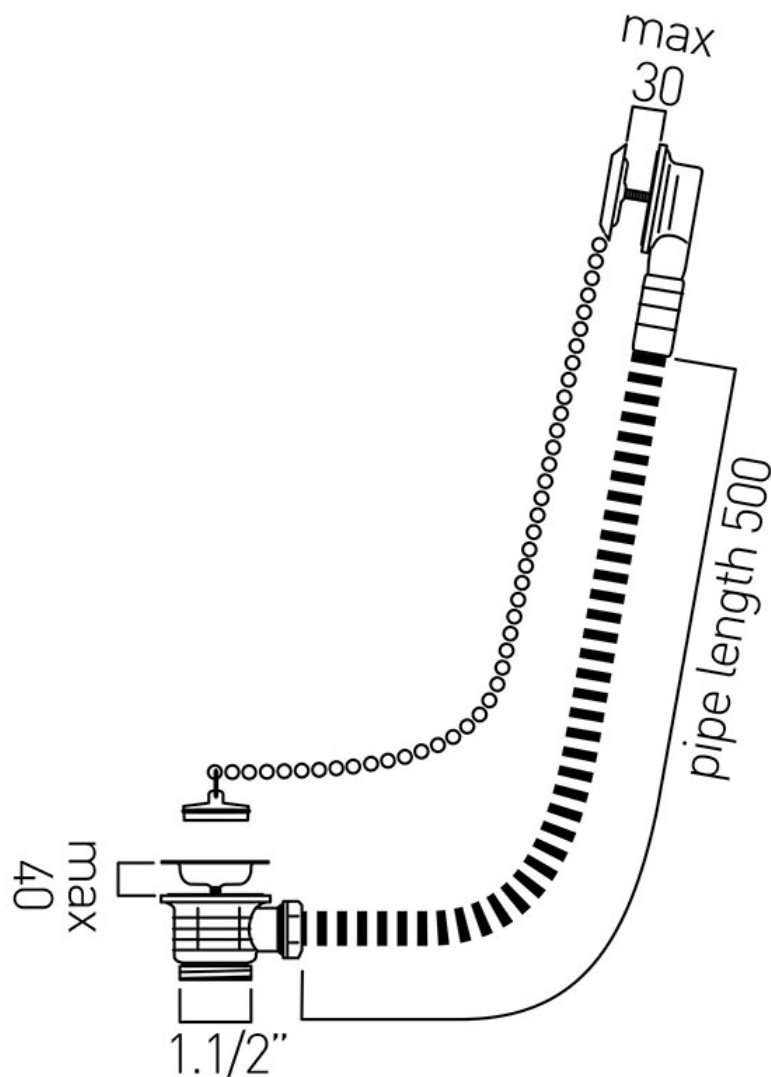

SPECIFICATION SHEET

COLLECTION: OTHER

PRODUCT CODE: PEX-KITB-STOW-C/P

DESCRIPTION:

stowaway bath waste, metal plug and chain

1.1/2" x 15mm threaded connection

FINISH:

Chrome

tel: 01934 744466
email: sales@vado.com
www.vado.com

where inspiration flows
taps | showering | accessories

TECHNICAL DRAWING

COLLECTION: OTHER

PRODUCT CODE: PEX-KITB-STOW-C/P

tel: 01934 744466
email: sales@vado.com
www.vado.com