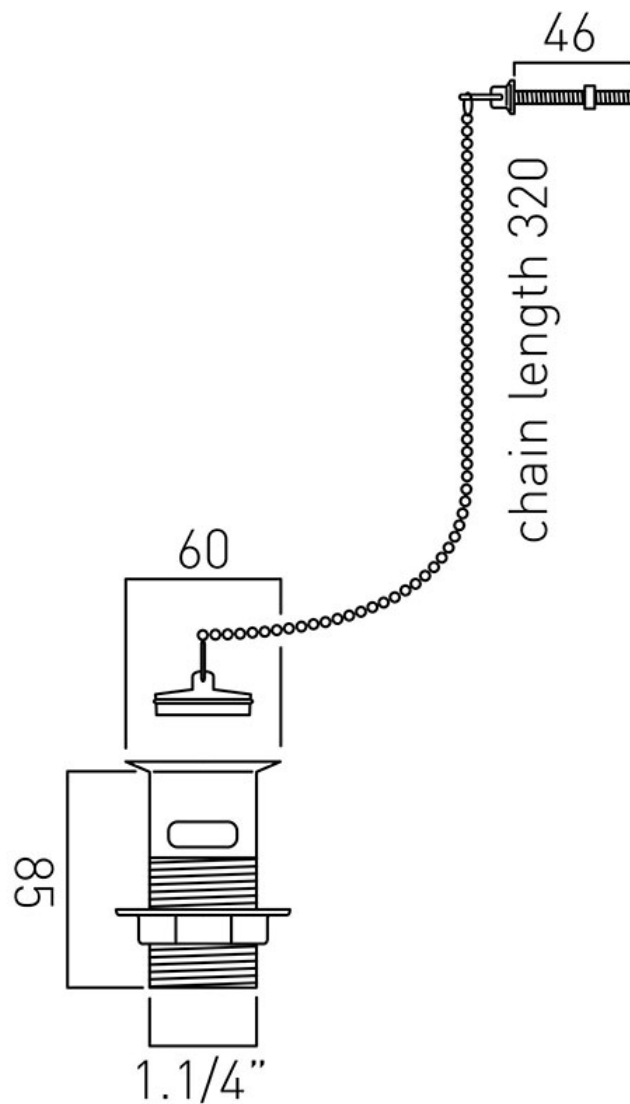


SPECIFICATION SHEET

COLLECTION: OTHER

PRODUCT CODE: PEX-KITA-C/P

DESCRIPTION:

basin waste, metal plug and chain

1.1/4" x 55mm threaded connection

FINISH:

Chrome

tel: 01934 744466
email: sales@vado.com
www.vado.com

where inspiration flows
taps | showering | accessories

TECHNICAL DRAWING

COLLECTION: OTHER

PRODUCT CODE: PEX-KITA-C/P

tel: 01934 744466
email: sales@vado.com
www.vado.com