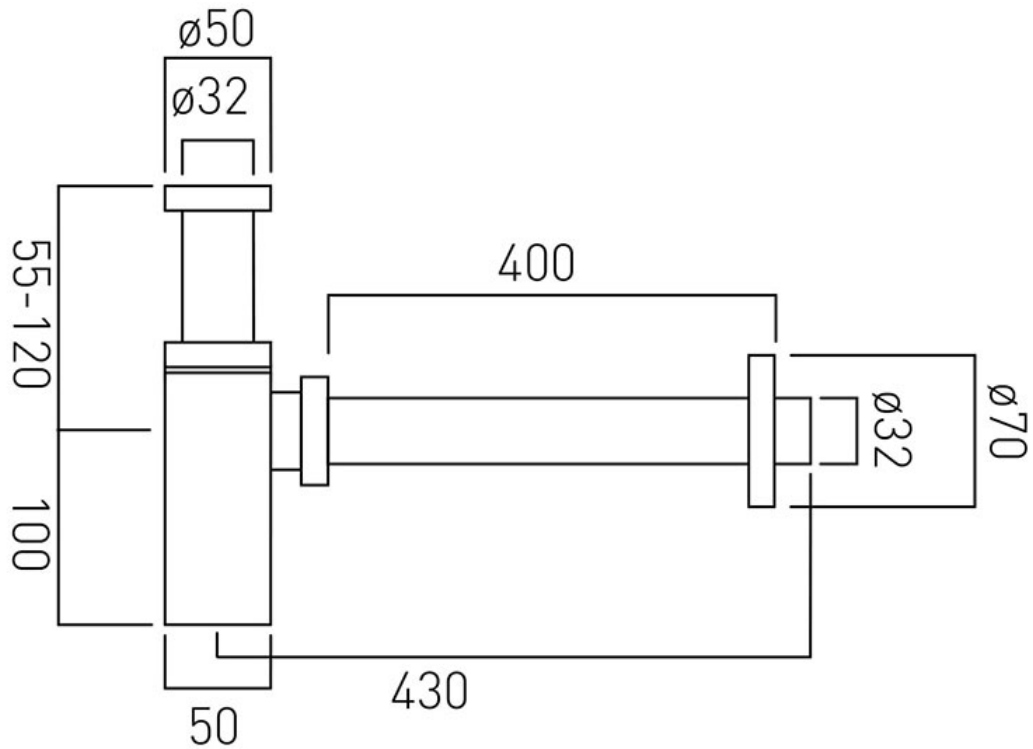

TECHNICAL DRAWING

COLLECTION:

PRODUCT CODE: PEX-461/SQ-1.1/4-C/P

tel: 01934 744466
email: sales@vado.com
www.vado.com

where inspiration flows
taps | showering | accessories