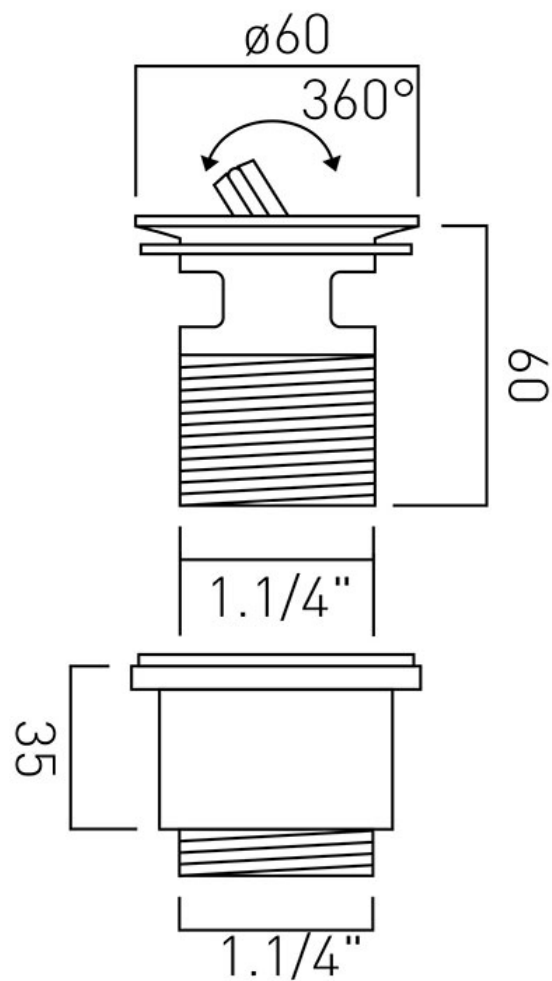

TECHNICAL DRAWING

COLLECTION: OTHER

PRODUCT CODE: PEX-392-S-C/P

tel: 01934 744466
email: sales@vado.com
www.vado.com

where inspiration flows
taps | showering | accessories