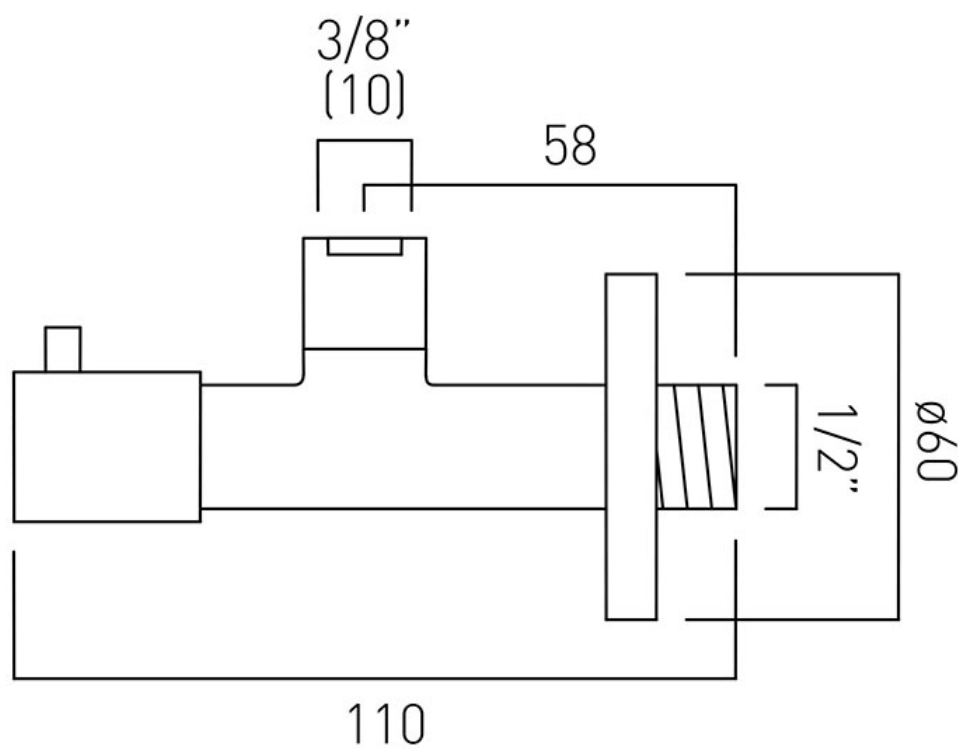

TECHNICAL DRAWING

COLLECTION:

PRODUCT CODE: PEX-221-C/P

tel: 01934 744466
email: sales@vado.com
www.vado.com

where inspiration flows
taps | showering | accessories