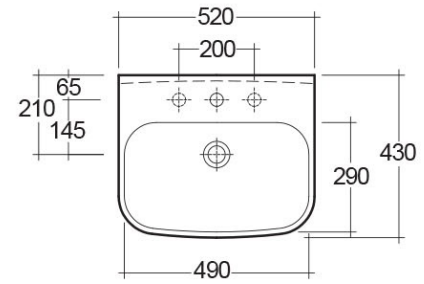

### Technical specifications

Dimensions: 520 x 430 mm

Weight: 22 Kg

Color: Alpine White

Shape of basin: Rounded Rectangle

Overflow hole: yes

Suites: [RAK-ORIGIN](#)

Code	Name
CY02AWHA	CAROLINE PEDESTAL
ORG0801AWHA	ORIGIN WASH BASIN 52CM

Dimensions: All measurements are in millimeters and are subject to normal manufacturing variations.  
Note: Due to a continuing development programme to improve design and performance, the manufacturer reserves all rights to vary specifications without prior information.  
Please note accessories are for photographic use only.