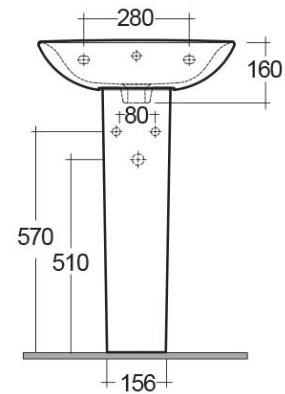

### Technical specifications

Dimensions: 520 x 430 mm

Weight: 22 Kg

Color: Alpine White

Shape of basin: Rounded Rectangle

Overflow hole: yes

Suites: [RAK-ORIGIN](#)

Code	Name
CY02AWHA	CAROLINE PEDESTAL
ORG0801AWHA	ORIGIN WASH BASIN 52CM

Dimensions: All measurements are in millimeters and are subject to normal manufacturing variations.  
Note: Due to a continuing development programme to improve design and performance, the manufacturer reserves all rights to vary specifications without prior information.  
Please note accessories are for photographic use only.