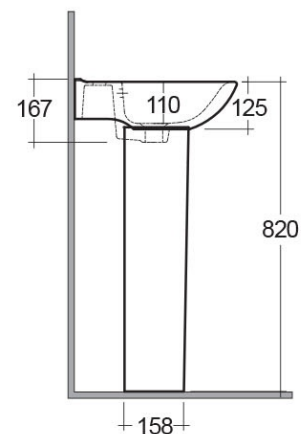

### Technical specifications

Dimensions: 520 x 430 mm

Weight: 22 Kg

Color: Alpine White

Shape of basin: Rounded Rectangle

Overflow hole: yes

Suites: [RAK-ORIGIN](#)

Code	Name
CY02AWHA	CAROLINE PEDESTAL
ORG0801AWHA	ORIGIN WASH BASIN 52CM

Dimensions: All measurements are in millimeters and are subject to normal manufacturing variations.  
Note: Due to a continuing development programme to improve design and performance, the manufacturer reserves all rights to vary specifications without prior information.  
Please note accessories are for photographic use only.