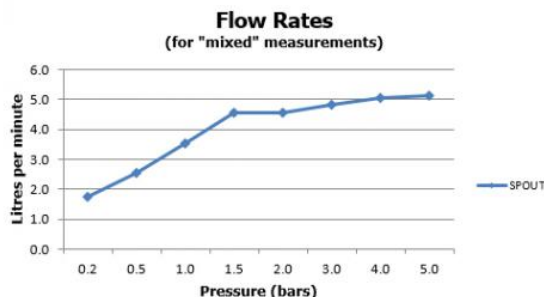

SPECIFICATION SHEET

COLLECTION: ORIGINS

PRODUCT CODE: ORI-200/CC-C/P

DESCRIPTION:

slimline mono basin mixer
single lever
deck mounted
smooth bodied
with universal basin waste
with water flow aerator
ceramic cartridge C-010-N25
2 x 1/2" nut x 400mm flexipipe connections
deck mount drill hole diameter 35mm
minimum operating pressure 1.0 bar MP

FINISH:

Chrome

FLOW REGULATOR:

5l/min fitted as standard

MINIMUM OPERATING PRESSURE:

1.0 bar MP

FLOW RATE AT 3.0 BAR FLOW PRESSURE:

5 l/min