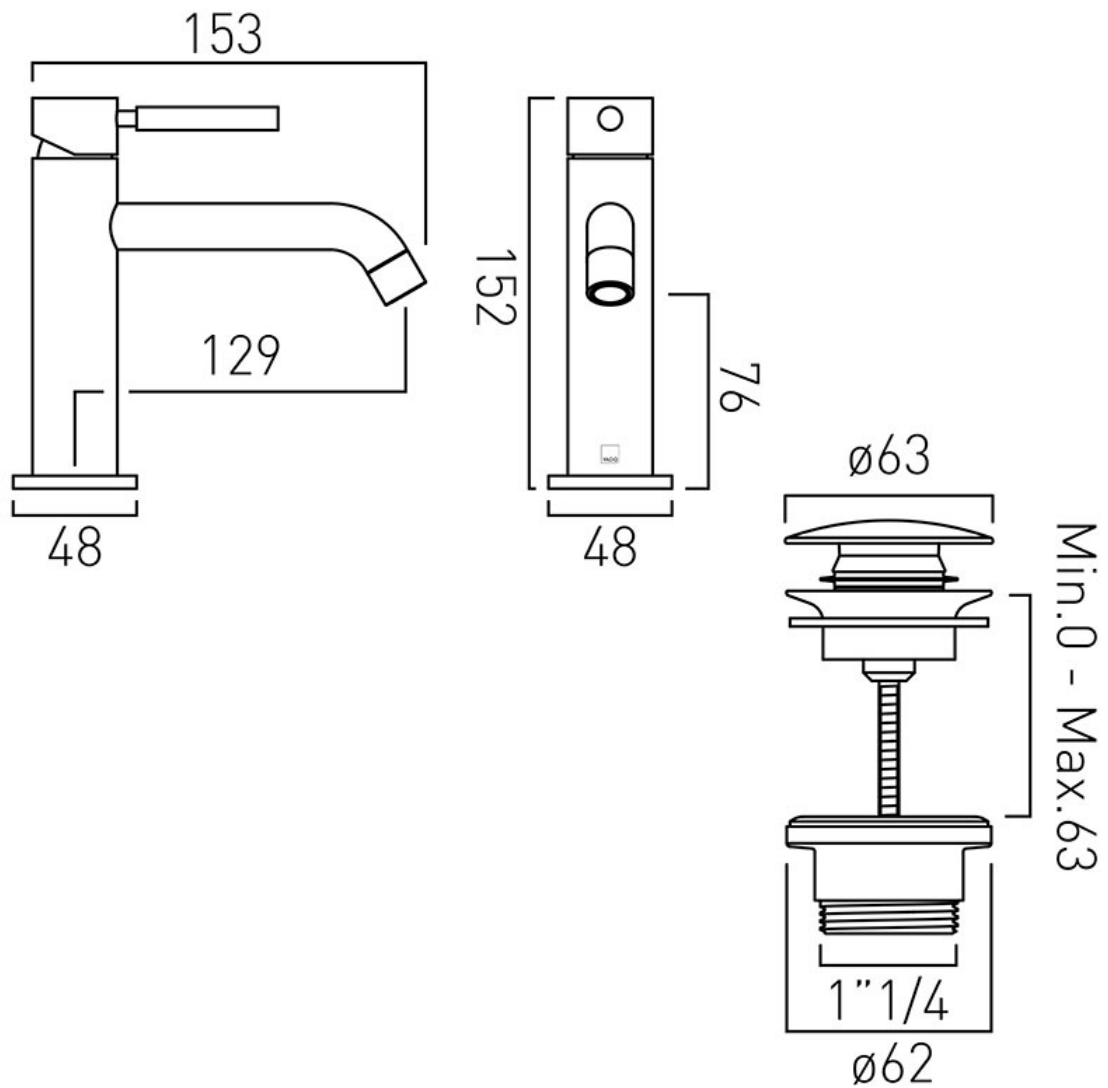

SPECIFICATION SHEET

COLLECTION: ORIGINS

PRODUCT CODE: ORI-200/CC-C/P

DESCRIPTION:

slimline mono basin mixer
single lever
deck mounted
smooth bodied
with universal basin waste
with water flow aerator
ceramic cartridge C-010-N25
2 x 1/2" nut x 400mm flexipipe connections
deck mount drill hole diameter 35mm
minimum operating pressure 1.0 bar MP

FINISH:

Chrome

FLOW REGULATOR:

5l/min fitted as standard

MINIMUM OPERATING PRESSURE:

1.0 bar MP

FLOW RATE AT 3.0 BAR FLOW PRESSURE:

5 l/min

tel: 01934 744466
email: sales@vado.com
www.vado.com

where inspiration flows
taps | showering | accessories

TECHNICAL DRAWING

COLLECTION: ORIGINS

PRODUCT CODE: ORI-200/CC-C/P

tel: 01934 744466
email: sales@vado.com
www.vado.com