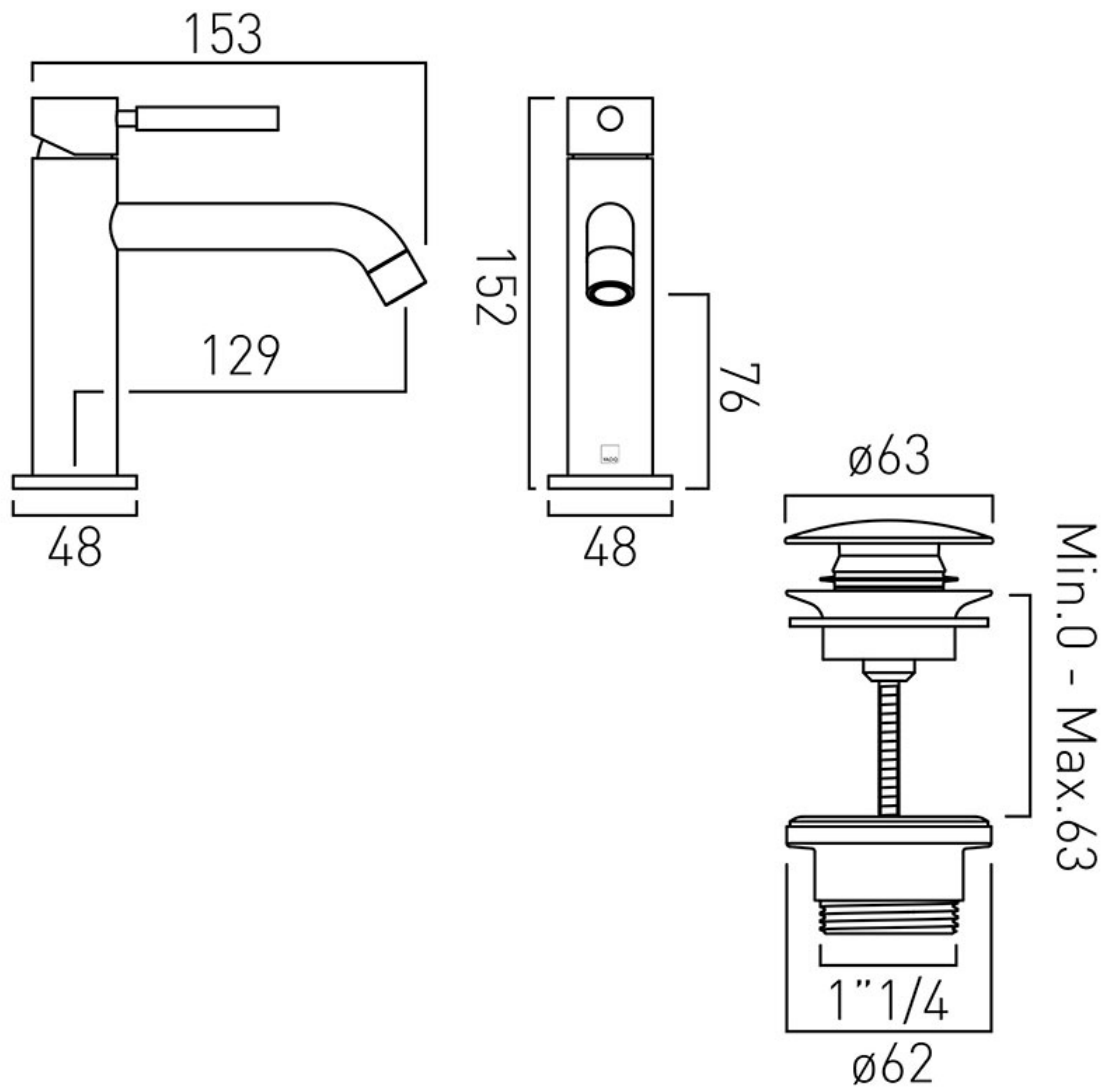

TECHNICAL DRAWING

COLLECTION: ORIGINS

PRODUCT CODE: ORI-200/CC-C/P

tel: 01934 744466
email: sales@vado.com
www.vado.com

where inspiration flows
taps | showering | accessories