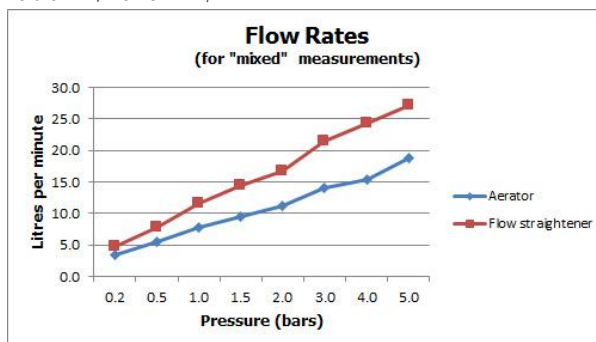

SPECIFICATION SHEET

COLLECTION: ORIGINS

PRODUCT CODE: ORI-150S-C/P

DESCRIPTION:

mono sink mixer
single lever
deck mounted
with swivel spout
without pop-up waste
with water flow straightener
with water flow aerator
ceramic cartridge CAR-K35B
2 x 1/2" nut x 400mm flexipipe connections
deck mount drill hole diameter 33mm
minimum operating pressure 0.2 bar LP

FINISH:

Chrome

FLOW REGULATOR:

FR-100/5-PLA

MINIMUM OPERATING PRESSURE:

0.2 bar LP

FLOW RATE AT 3.0 BAR FLOW PRESSURE:

Aerator: 14, Flow st: 22 l/min