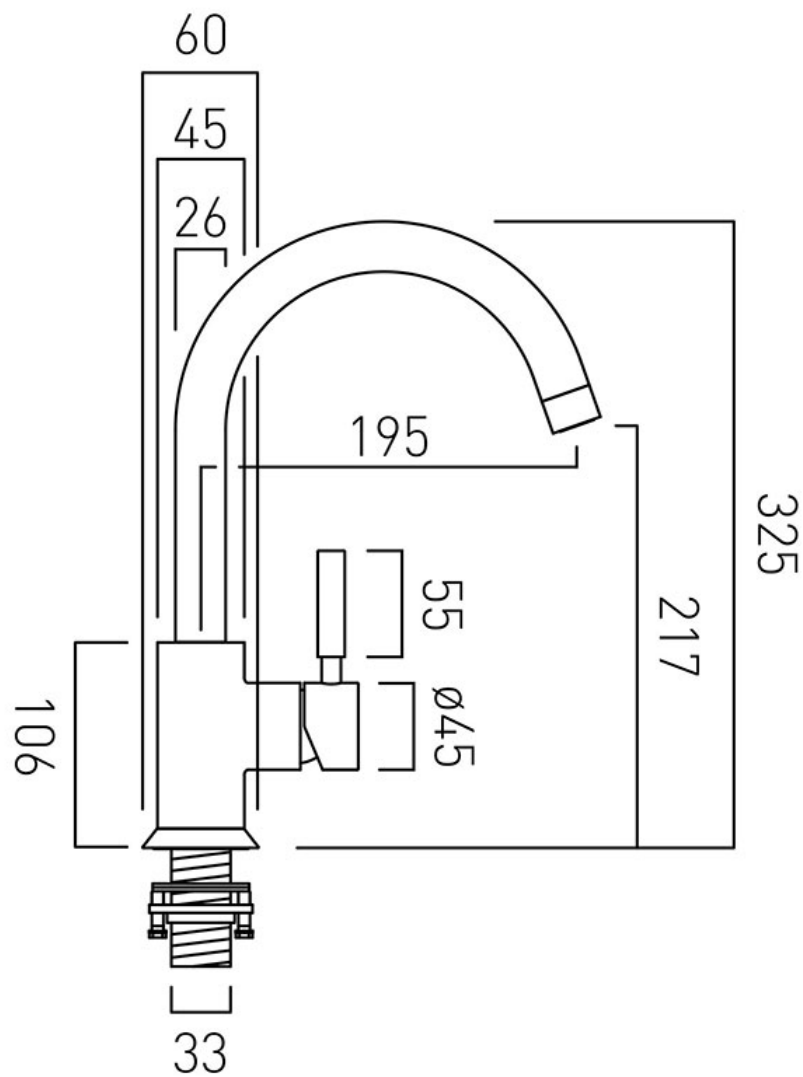

SPECIFICATION SHEET

COLLECTION: ORIGINS

PRODUCT CODE: ORI-150S-C/P

DESCRIPTION:

mono sink mixer
single lever
deck mounted
with swivel spout
without pop-up waste
with water flow straightener
with water flow aerator
ceramic cartridge CAR-K35B
2 x 1/2" nut x 400mm flexipipe connections
deck mount drill hole diameter 33mm
minimum operating pressure 0.2 bar LP

FINISH:

Chrome

FLOW REGULATOR:

FR-100/5-PLA

MINIMUM OPERATING PRESSURE:

0.2 bar LP

FLOW RATE AT 3.0 BAR FLOW PRESSURE:

Aerator: 14, Flow st: 22 l/min

tel: 01934 744466
email: sales@vado.com
www.vado.com

where inspiration flows
taps | showering | accessories

TECHNICAL DRAWING

COLLECTION: ORIGINS

PRODUCT CODE: ORI-150S-C/P

tel: 01934 744466
email: sales@vado.com
www.vado.com