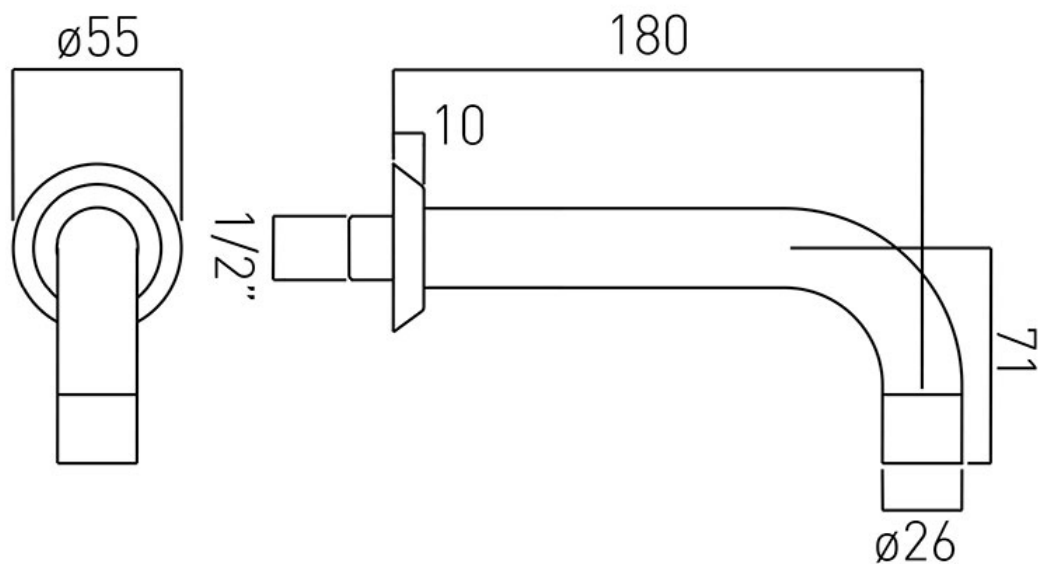

SPECIFICATION SHEET

COLLECTION: ORIGINS

PRODUCT CODE: ORI-140-C/P

DESCRIPTION:

bath spout
wall mounted
1/2" x 12mm threaded connections
sleeve slides entire length of spout
minimum operating pressure 0.2 bar LP

FINISH:

Chrome

MINIMUM OPERATING PRESSURE:

0.2 bar LP

FLOW RATE AT 3.0 BAR FLOW PRESSURE:

18 l/min

tel: 01934 744466
email: sales@vado.com
www.vado.com

where inspiration flows
taps | showering | accessories

TECHNICAL DRAWING

COLLECTION: ORIGINS

PRODUCT CODE: ORI-140-C/P

tel: 01934 744466
email: sales@vado.com
www.vado.com

where inspiration flows
taps | showering | accessories