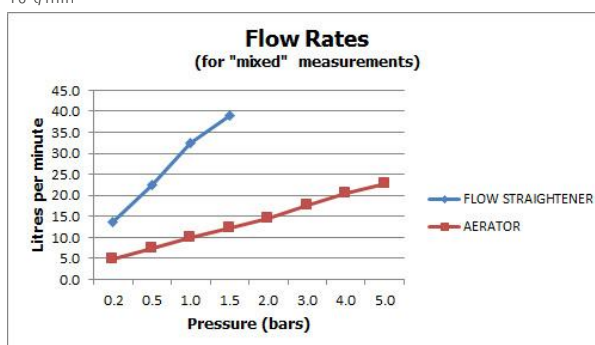

SPECIFICATION SHEET

COLLECTION: ORIGINS

PRODUCT CODE: ORI-140-C/P

DESCRIPTION:

bath spout
wall mounted
1/2" x 12mm threaded connections
sleeve slides entire length of spout
minimum operating pressure 0.2 bar LP

FINISH:

Chrome

MINIMUM OPERATING PRESSURE:

0.2 bar LP

FLOW RATE AT 3.0 BAR FLOW PRESSURE:

18 l/min

tel: 01934 744466
email: sales@vado.com
www.vado.com

where inspiration flows
taps | showering | accessories