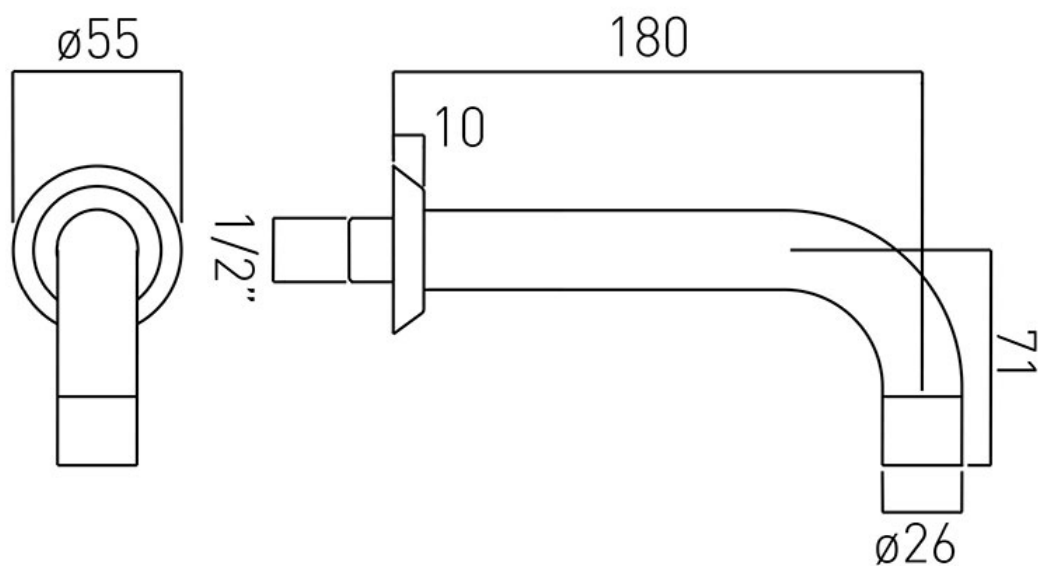

TECHNICAL DRAWING

COLLECTION: ORIGINS

PRODUCT CODE: ORI-140-C/P

tel: 01934 744466
email: sales@vado.com
www.vado.com

where inspiration flows
taps | showering | accessories