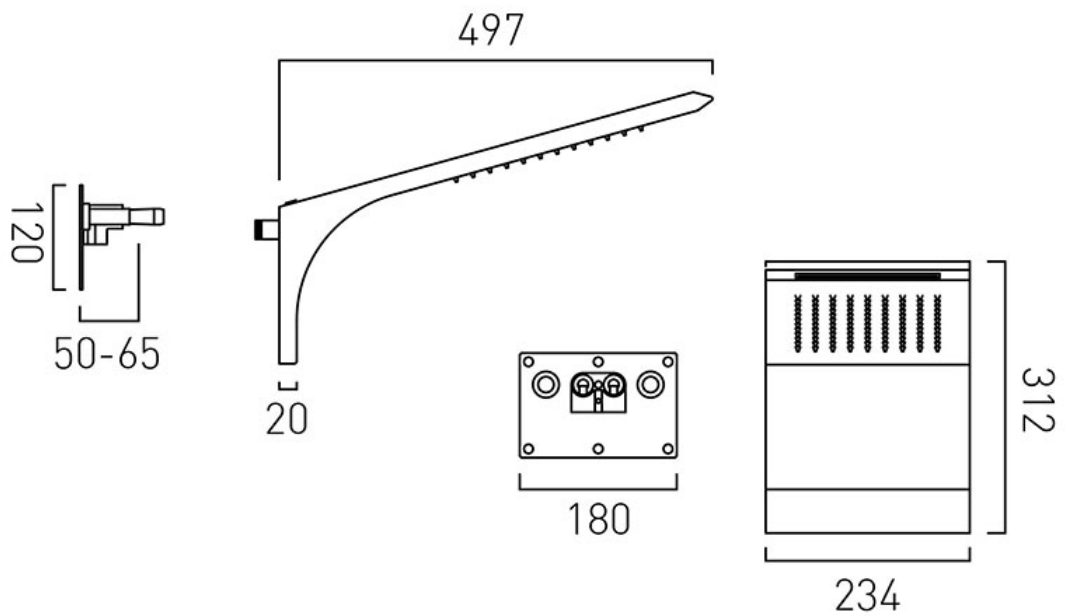

SPECIFICATION SHEET

COLLECTION: OMIKA

PRODUCT CODE: OMI-WMHEAD-C/P

DESCRIPTION:

Omika wall mounted rectangular shower head
2 functions: rain and water blade
min-max wall mount 50-65mm
optimum installation depth 57mm
minimum operating pressure 1.0 bar MP

FINISH:

Chrome

MINIMUM OPERATING PRESSURE:

1.0 bar MP

tel: 01934 744466
email: sales@vado.com
www.vado.com

where inspiration flows
taps | showering | accessories

TECHNICAL DRAWING

COLLECTION: OMIKA

PRODUCT CODE: OMI-WMHEAD-C/P

tel: 01934 744466
email: sales@vado.com
www.vado.com

where inspiration flows
taps | showering | accessories