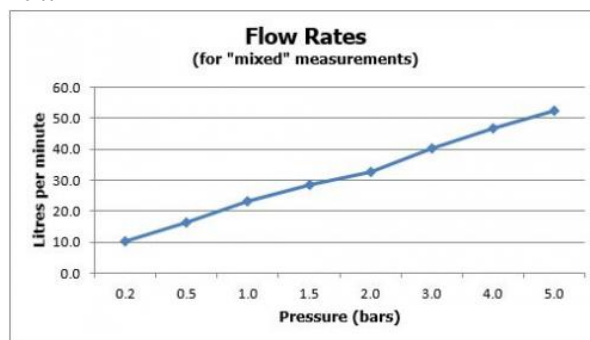

SPECIFICATION SHEET

COLLECTION: OMIKA

PRODUCT CODE: OMI-WMHEAD-C/P

DESCRIPTION:

Omika wall mounted rectangular shower head
2 functions: rain and water blade
min-max wall mount 50-65mm
optimum installation depth 57mm
minimum operating pressure 1.0 bar MP

FINISH:

Chrome

MINIMUM OPERATING PRESSURE:

1.0 bar MP

tel: 01934 744466
email: sales@vado.com
www.vado.com

where inspiration flows
taps | showering | accessories

TECHNICAL DRAWING

COLLECTION: OMIKA