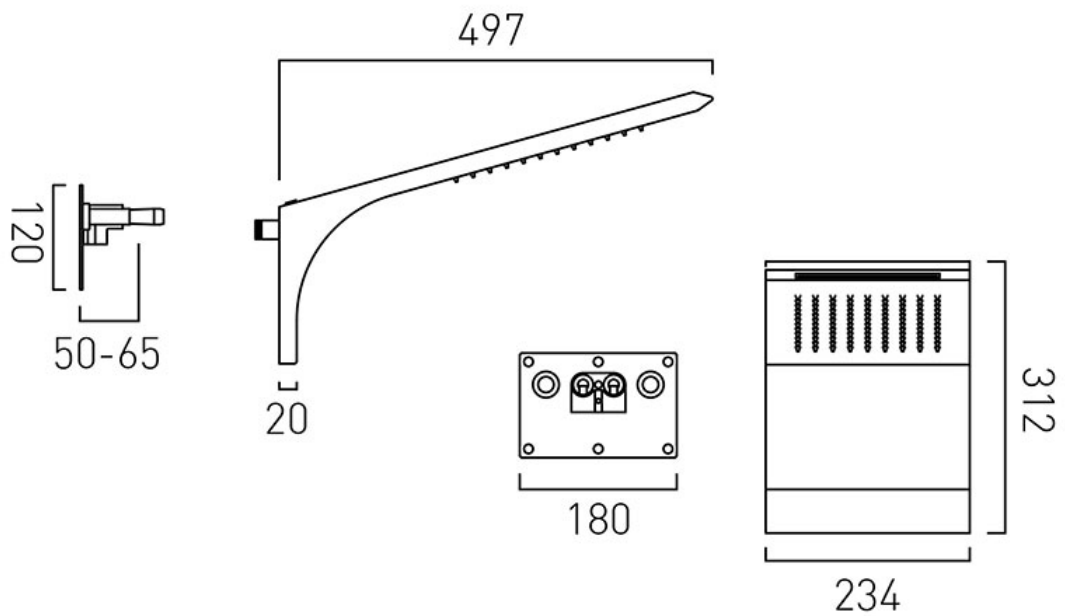

TECHNICAL DRAWING

COLLECTION: OMIKA

PRODUCT CODE: OMI-WMHEAD-C/P

tel: 01934 744466
email: sales@vado.com
www.vado.com

where inspiration flows
taps | showering | accessories