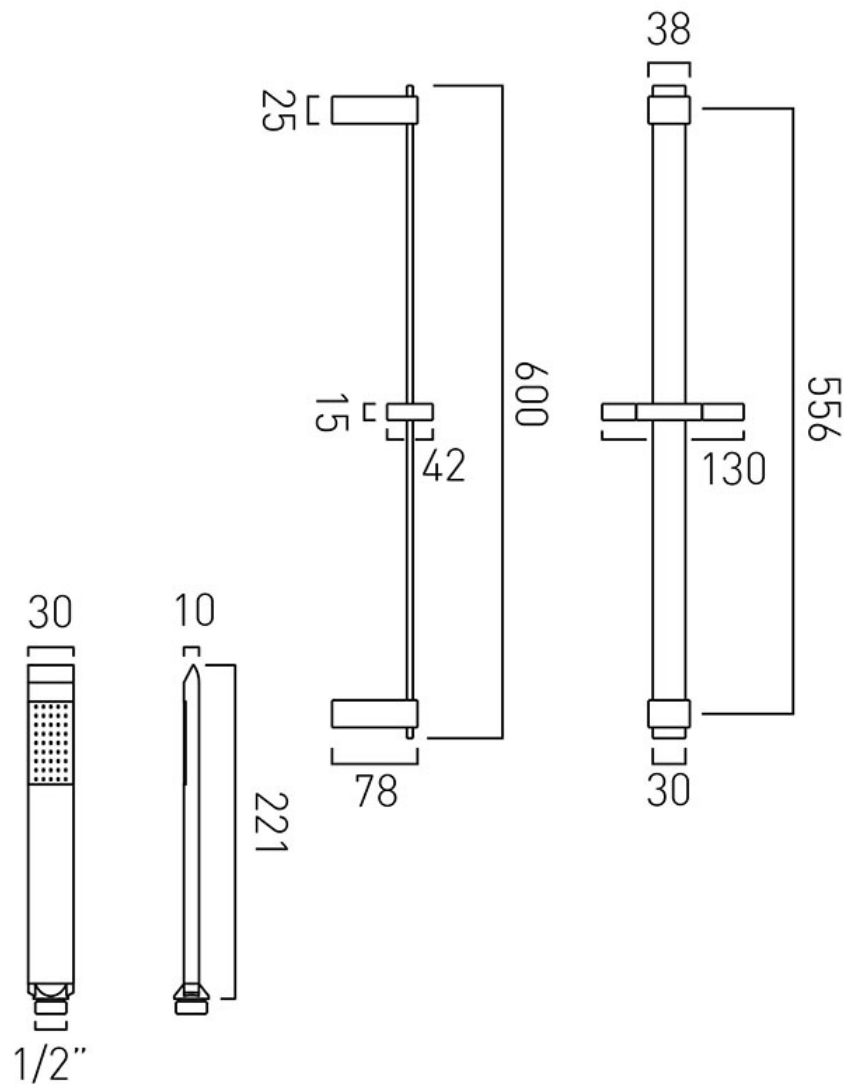

SPECIFICATION SHEET

COLLECTION: OMIKA

PRODUCT CODE: OMI-SFSRK-C/P

DESCRIPTION:

omika single-function slide rail shower kit with

- single function handset
- rub-clean
- 600mm slide rail
- 150cm shower hose
- wall mounted

minimum operating pressure 1.0 bar MP

FINISH:

Chrome

FLOW REGULATOR:

Optional (FR-FLEXI/8-PLA)

MINIMUM OPERATING PRESSURE:

1.0 bar MP

FLOW RATE AT 3.0 BAR FLOW PRESSURE:

13 l/min

tel: 01934 744466
email: sales@vado.com
www.vado.com

where inspiration flows
taps | showering | accessories

TECHNICAL DRAWING

COLLECTION: OMIKA

PRODUCT CODE: OMI-SFSRK-C/P

tel: 01934 744466
email: sales@vado.com
www.vado.com