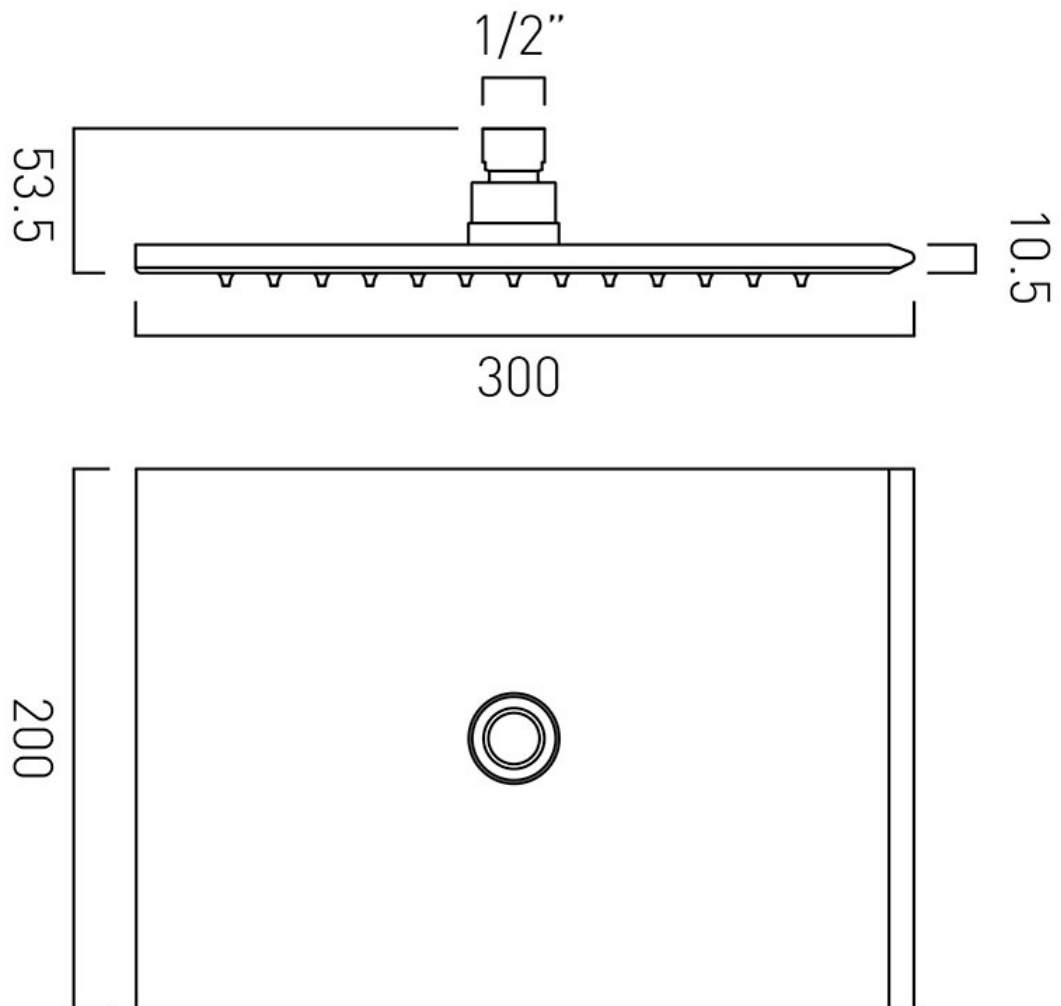

SPECIFICATION SHEET

COLLECTION: OMIKA

PRODUCT CODE: OMI-HEAD-C/P

DESCRIPTION:

single function easy clean
shower head
200mm x 300mm
1/2" female inlet
minimum operating pressure 1.0 bar MP

FINISH:

Chrome

MINIMUM OPERATING PRESSURE:

1.0 bar MP

FLOW RATE AT 3.0 BAR FLOW PRESSURE:

40 l/min

tel: 01934 744466
email: sales@vado.com
www.vado.com

where inspiration flows
taps | showering | accessories

TECHNICAL DRAWING

COLLECTION: OMIKA

PRODUCT CODE: OMI-HEAD-C/P