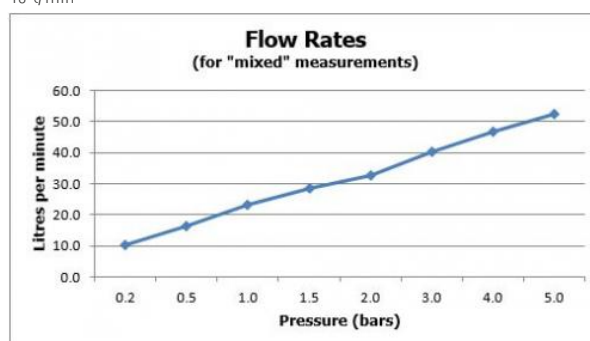

SPECIFICATION SHEET

COLLECTION: OMIKA

PRODUCT CODE: OMI-HEAD-C/P

DESCRIPTION:

single function easy clean
shower head
200mm x 300mm
1/2" female inlet
minimum operating pressure 1.0 bar MP

FINISH:

Chrome

MINIMUM OPERATING PRESSURE:

1.0 bar MP

FLOW RATE AT 3.0 BAR FLOW PRESSURE:

40 l/min

tel: 01934 744466
email: sales@vado.com
www.vado.com

where inspiration flows
taps | showering | accessories

TECHNICAL DRAWING

COLLECTION: OMIKA

PRODUCT CODE: OMI-HEAD-C/P