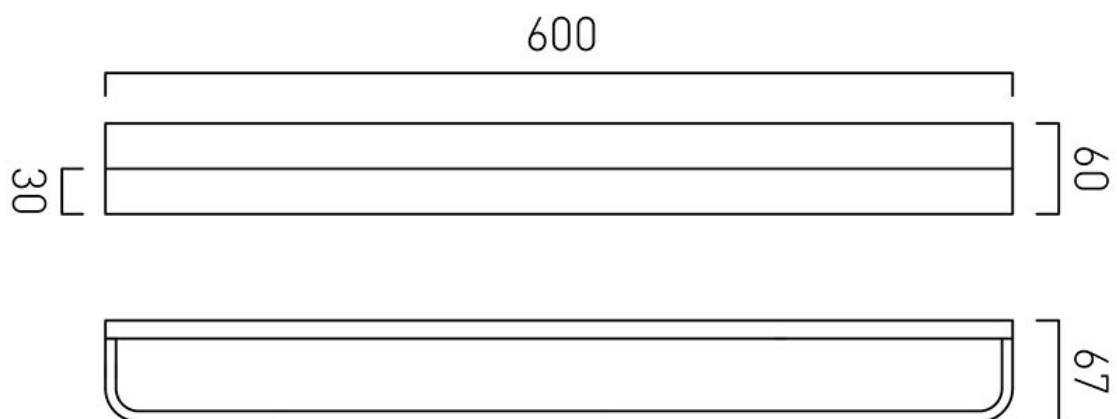


SPECIFICATION SHEET

COLLECTION: OMIKA

PRODUCT CODE: OMI-184-60-C/P

DESCRIPTION:

towel rail
600mm (24")

FINISH:

Chrome

tel: 01934 744466
email: sales@vado.com
www.vado.com

where inspiration flows
taps | showering | accessories

TECHNICAL DRAWING

COLLECTION: OMIKA

PRODUCT CODE: OMI-184-60-C/P

tel: 01934 744466
email: sales@vado.com
www.vado.com

where inspiration flows
taps | showering | accessories