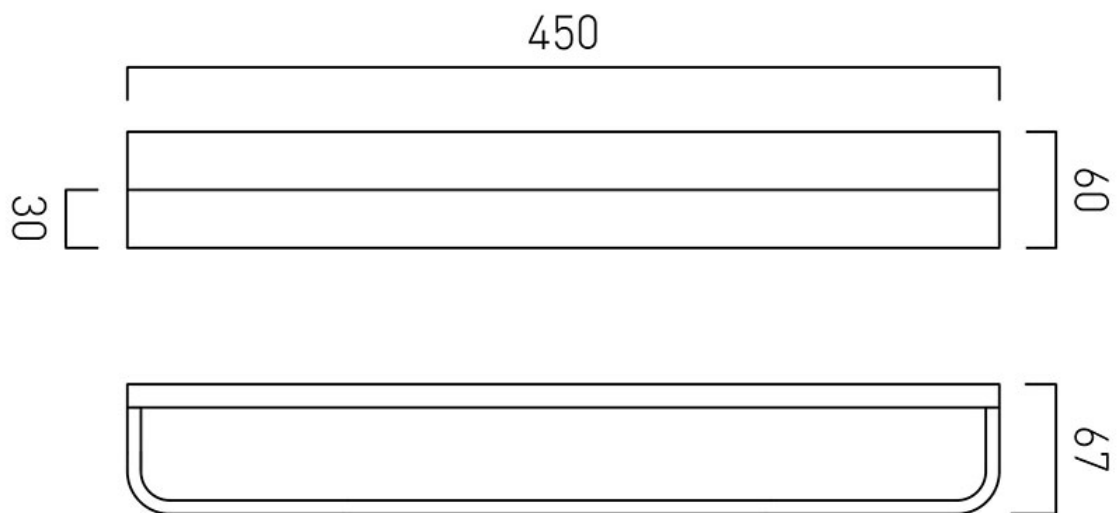


SPECIFICATION SHEET

COLLECTION: OMIKA

PRODUCT CODE: OMI-184-45-C/P

DESCRIPTION:

towel rail
450mm (18")

FINISH:

Chrome

tel: 01934 744466
email: sales@vado.com
www.vado.com

where inspiration flows
taps | showering | accessories

TECHNICAL DRAWING

COLLECTION: OMIKA

PRODUCT CODE: OMI-184-45-C/P

tel: 01934 744466
email: sales@vado.com
www.vado.com

where inspiration flows
taps | showering | accessories