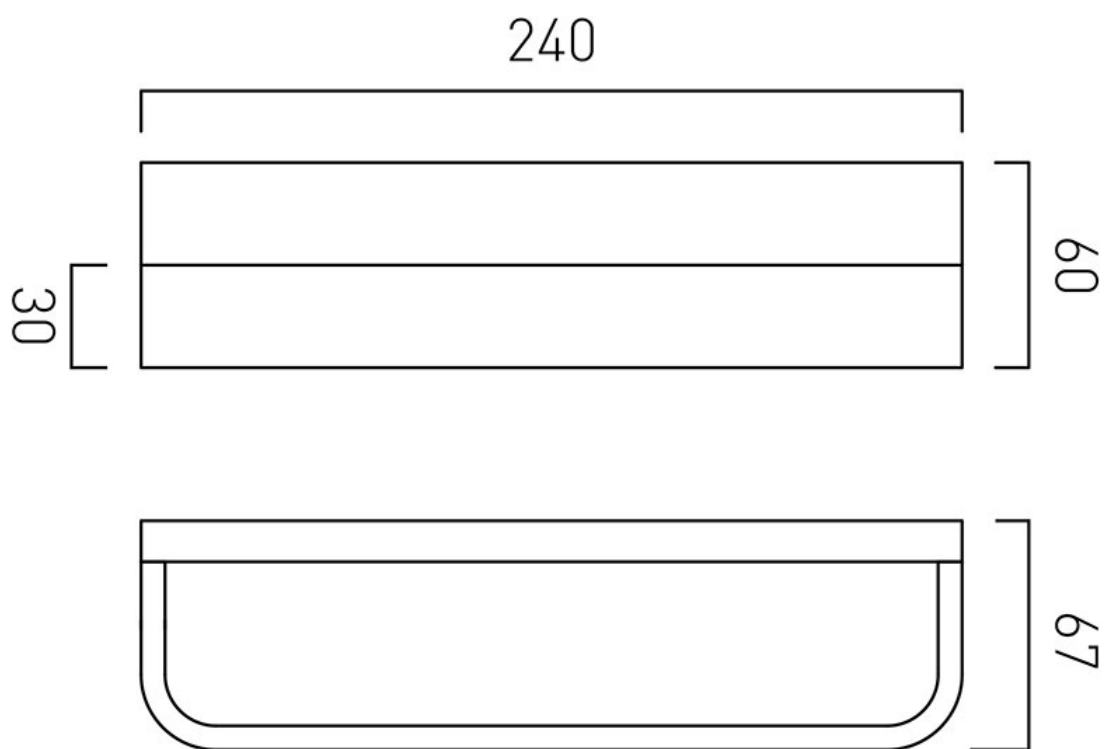


SPECIFICATION SHEET

COLLECTION: OMIKA

PRODUCT CODE: OMI-181-C/P

DESCRIPTION:

towel bar
wall mounted
240mm (9.5")

FINISH:

Chrome

tel: 01934 744466
email: sales@vado.com
www.vado.com

where inspiration flows
taps | showering | accessories

TECHNICAL DRAWING

COLLECTION: OMIKA

PRODUCT CODE: OMI-181-C/P

tel: 01934 744466
email: sales@vado.com
www.vado.com

where inspiration flows
taps | showering | accessories