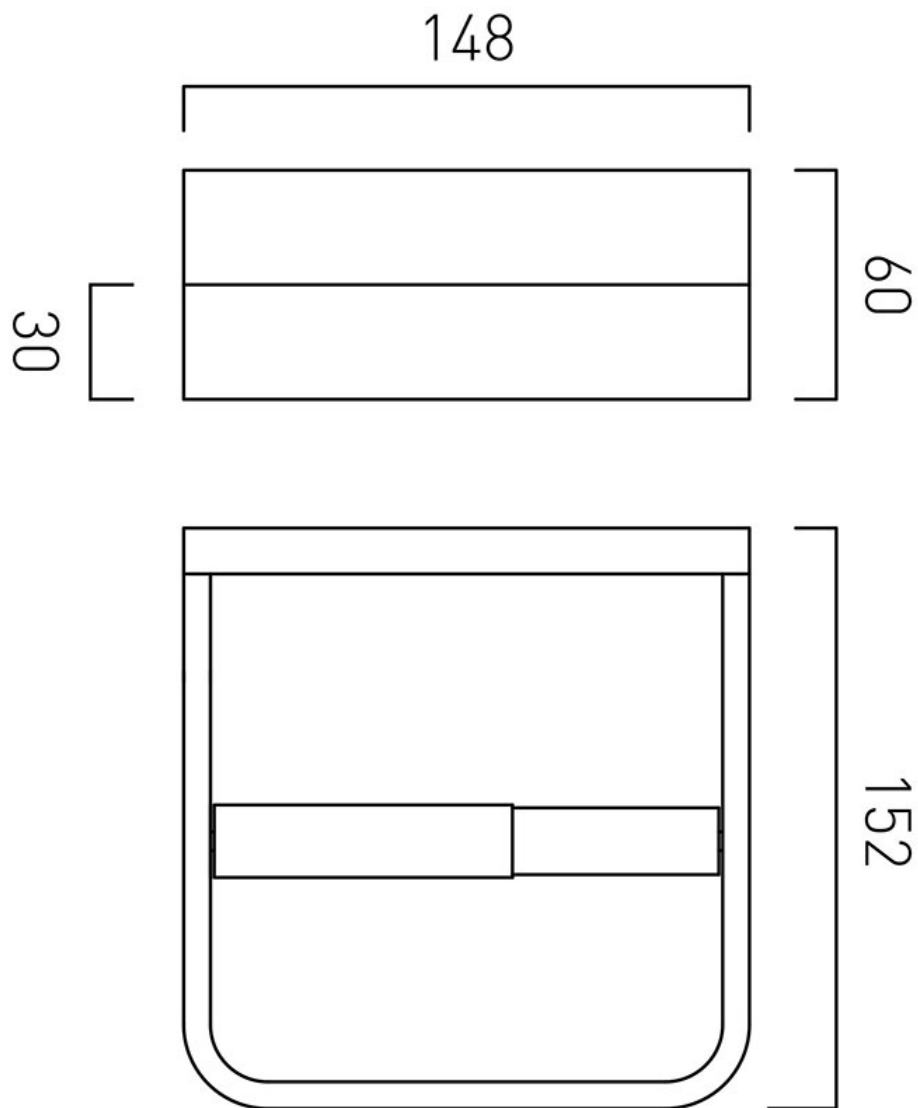

# TECHNICAL DRAWING

COLLECTION:

PRODUCT CODE: OMI-180-C/P

tel: 01934 744466  
email: sales@vado.com  
www.vado.com

**where inspiration flows**  
taps | showering | accessories