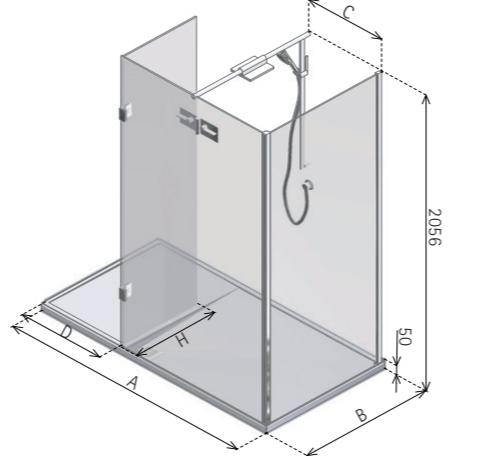

- LH/RH entrance, please specify
- Matki Glass Guard Easy Clean protection included
- 8mm and 10mm Safety Glass
- High-lustre anodised Aluminium frame with Chrome finish
- Integrated Shower Tray included with tiling upstands on wall sides available in White, Pergamon and Black
- **With optional Hinged panel**
- **Integrated Blade Brassware Assembly, including Deluge shower rose, hand shower with water saving option and Elixir Thermostatic Valve**
- Code suffixes: T = Integrated tray
B = Integrated brassware
H = Hinged panel instead of fixed panel
- Fastflow shower waste with polished stainless steel grill included
- Deluge shower head performs best with minimum 0.5 bar
- Some spray may extend beyond the entrance and we recommend tiling the adjacent area
- **Optional Raised tray with Front Cover Panel in White only. For Raised tray add 100mm to overall height and add £84 excluding VAT to price**

BOUTIQUE CORNER

NWSC

LH Entrance with hinged panel

DIMENSIONS (MM) PRICES

MODEL	A	B	C	D	E	PRICE (EX. VAT)	PRICE (INC. VAT)
NWSC1580T	1500	800	470	530	530	£1,597.00	£1,916.40
NWSC1580TB	1500	800	470	530	530	£2,563.00	£3,075.60
NWSC1590T	1500	900	470	530	530	£1,654.00	£1,984.80
NWSC1590TB	1500	900	470	530	530	£2,620.00	£3,144.00
NWSC1780T	1700	800	545	580	530	£1,701.00	£2,041.20
NWSC1780TB	1700	800	545	580	530	£2,667.00	£3,200.40
NWSC1790T	1700	900	545	580	530	£1,786.00	£2,143.20
NWSC1790TB	1700	900	545	580	530	£2,752.00	£3,302.40