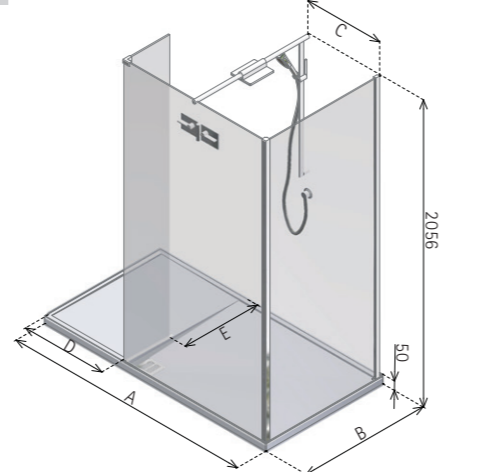

LH Entrance with hinged panel

LH Entrance with hinged panel