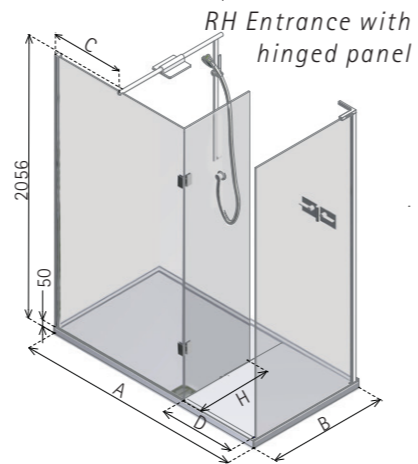

BOUTIQUE CORNER WITH SIDE PANEL

NWCC

RH Entrance

RH Entrance with hinged panel

LH Entrance

LH Entrance with hinged panel

DIMENSIONS (MM) PRICES

MODEL	A	B	C	D	E	PRICE (EX. VAT)	PRICE (INC. VAT)
NWCC1580T	1500	800	470	530	530	£1,768.00	£2,121.60
NWCC1580TB	1500	800	470	530	530	£2,734.00	£3,280.80
NWCC1590T	1500	900	470	530	530	£1,825.00	£2,190.00
NWCC1590TB	1500	900	470	530	530	£2,791.00	£3,349.20
NWCC1780T	1700	800	545	580	530	£1,862.00	£2,234.40
NWCC1780TB	1700	800	545	580	530	£2,828.00	£3,393.60
NWCC1790T	1700	900	545	580	530	£1,958.00	£2,349.60
NWCC1790TB	1700	900	545	580	530	£2,924.00	£3,508.80

- LH/RH entrance, please specify
- Matki Glass Guard Easy Clean protection included
- 8mm and 10mm Safety Glass
- High-lustre anodised Aluminium frame with Chrome finish
- Integrated Shower Tray included with tiling upstands on wall sides available in White, Pergamon and Black
- **With optional Hinged panel**
- **Integrated Blade Brassware Assembly, including Deluge shower rose, hand shower with water saving option and Elixir Thermostatic Valve**
- Code suffixes: T = Integrated tray
B = Integrated brassware
H = Hinged panel instead of fixed panel
- Fastflow shower waste with polished stainless steel grill included
- Deluge shower head performs best with minimum 0.5 bar
- Some spray may extend beyond the entrance and we recommend tiling the adjacent area
- **Optional Raised tray with Front Cover Panel in White only. For Raised tray add 100mm to overall height and add £84 excluding VAT to price**