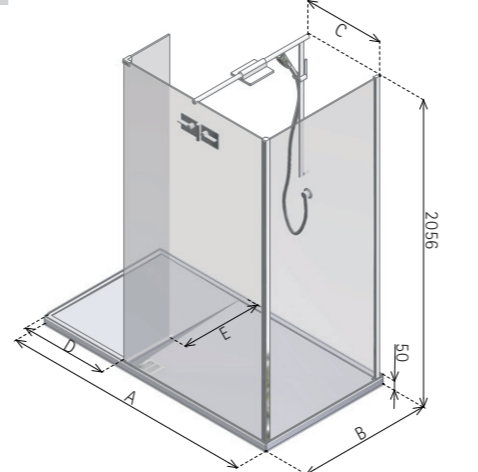

BOUTIQUE CORNER WITH SIDE PANEL

NWCC

RH Entrance

RH Entrance with hinged panel

LH Entrance

LH Entrance with hinged panel

DIMENSIONS (MM) PRICES

MODEL	A	B	C	D	E	PRICE (EX. VAT)	PRICE (INC. VAT)
NWCC1580T	1500	800	470	530	530	£1,768.00	£2,121.60
NWCC1580TB	1500	800	470	530	530	£2,734.00	£3,280.80
NWCC1590T	1500	900	470	530	530	£1,825.00	£2,190.00
NWCC1590TB	1500	900	470	530	530	£2,791.00	£3,349.20
NWCC1780T	1700	800	545	580	530	£1,862.00	£2,234.40
NWCC1780TB	1700	800	545	580	530	£2,828.00	£3,393.60
NWCC1790T	1700	900	545	580	530	£1,958.00	£2,349.60
NWCC1790TB	1700	900	545	580	530	£2,924.00	£3,508.80

- LH/RH entrance, please specify
- Matki Glass Guard Easy Clean protection included
- 8mm and 10mm Safety Glass
- High-lustre anodised Aluminium frame with Chrome finish
- Integrated Shower Tray included with tiling upstands on wall sides available in White, Pergamon and Black
- **With optional Hinged panel**
- **Integrated Blade Brassware Assembly, including Deluge shower rose, hand shower with water saving option and Elixir Thermostatic Valve**
- Code suffixes: T = Integrated tray
B = Integrated brassware
H = Hinged panel instead of fixed panel
- Fastflow shower waste with polished stainless steel grill included
- Deluge shower head performs best with minimum 0.5 bar
- Some spray may extend beyond the entrance and we recommend tiling the adjacent area
- **Optional Raised tray with Front Cover Panel in White only. For Raised tray add 100mm to overall height and add £84 excluding VAT to price**