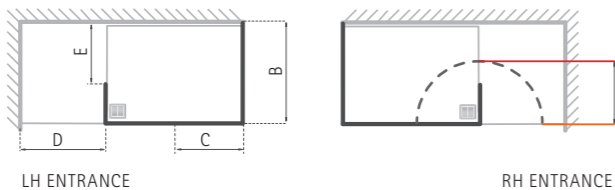

BOUTIQUE CORNER WITH SIDE PANEL

DIMENSIONS (MM) PRICES

MODEL	A	B	C	D	E	PRICE (EX. VAT)	PRICE (INC. VAT)
NWCC1580T	1500	800	470	530	530	£1,768.00	£2,121.60
NWCC1580TB	1500	800	470	530	530	£2,734.00	£3,280.80
NWCC1590T	1500	900	470	530	530	£1,825.00	£2,190.00
NWCC1590TB	1500	900	470	530	530	£2,791.00	£3,349.20
NWCC1780T	1700	800	545	580	530	£1,862.00	£2,234.40
NWCC1780TB	1700	800	545	580	530	£2,828.00	£3,393.60
NWCC1790T	1700	900	545	580	530	£1,958.00	£2,349.60
NWCC1790TB	1700	900	545	580	530	£2,924.00	£3,508.80

WITH HINGED PANEL

MODEL	A	B	C	D	H	PRICE (EX. VAT)	PRICE (INC. VAT)
NWCC1290TH	1200	900	320	530	400	£2,014.00	£2,416.80
NWCC1290TBH	1200	900	320	530	400	£2,980.00	£3,576.00
NWCC1580TH	1500	800	470	530	450	£2,015.00	£2,418.00
NWCC1580TBH	1500	800	470	530	450	£2,981.00	£3,577.20
NWCC1590TH	1500	900	470	530	450	£2,072.00	£2,486.40
NWCC1590TBH	1500	900	470	530	450	£3,038.00	£3,645.60
NWCC1780TH	1700	800	545	580	500	£2,108.00	£2,529.60
NWCC1780TBH	1700	800	545	580	500	£3,074.00	£3,688.80
NWCC1790TH	1700	900	545	580	500	£2,204.00	£2,644.80
NWCC1790TBH	1700	900	545	580	500	£3,170.00	£3,804.00