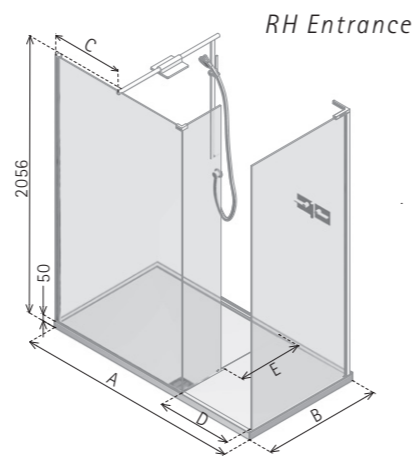

BOUTIQUE CORNER WITH SIDE PANEL

NWCC

RH Entrance

RH Entrance with hinged panel

LH Entrance

LH Entrance with hinged panel

DIMENSIONS (MM) PRICES

MODEL	A	B	C	D	E	PRICE (EX. VAT)	PRICE (INC. VAT)
NWCC1580T	1500	800	470	530	530	£1,768.00	£2,121.60
NWCC1580TB	1500	800	470	530	530	£2,734.00	£3,280.80
NWCC1590T	1500	900	470	530	530	£1,825.00	£2,190.00
NWCC1590TB	1500	900	470	530	530	£2,791.00	£3,349.20
NWCC1780T	1700	800	545	580	530	£1,862.00	£2,234.40
NWCC1780TB	1700	800	545	580	530	£2,828.00	£3,393.60
NWCC1790T	1700	900	545	580	530	£1,958.00	£2,349.60
NWCC1790TB	1700	900	545	580	530	£2,924.00	£3,508.80

- LH/RH entrance, please specify
- Matki Glass Guard Easy Clean protection included
- 8mm and 10mm Safety Glass
- High-lustre anodised Aluminium frame with Chrome finish
- Integrated Shower Tray included with tiling upstands on wall sides available in White, Pergamon and Black
- **With optional Hinged panel**
- **Integrated Blade Brassware Assembly, including Deluge shower rose, hand shower with water saving option and Elixir Thermostatic Valve**
- Code suffixes: T = Integrated tray
B = Integrated brassware
H = Hinged panel instead of fixed panel
- Fastflow shower waste with polished stainless steel grill included
- Deluge shower head performs best with minimum 0.5 bar
- Some spray may extend beyond the entrance and we recommend tiling the adjacent area
- **Optional Raised tray with Front Cover Panel in White only. For Raised tray add 100mm to overall height and add £84 excluding VAT to price**