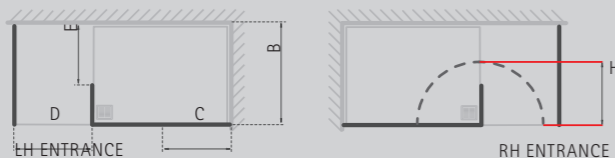

BOUTIQUE CORNER WITH SIDE PANEL

NWCC

RH Entrance

RH Entrance with hinged panel

LH Entrance

LH Entrance with hinged panel

DIMENSIONS (MM) PRICES

MODEL	A	B	C	D	E	PRICE (EX. VAT)	PRICE (INC. VAT)
NWCC1580T	1500	800	470	530	530	£1,768.00	£2,121.60
NWCC1580TB	1500	800	470	530	530	£2,734.00	£3,280.80
NWCC1590T	1500	900	470	530	530	£1,825.00	£2,190.00
NWCC1590TB	1500	900	470	530	530	£2,791.00	£3,349.20
NWCC1780T	1700	800	545	580	530	£1,862.00	£2,234.40
NWCC1780TB	1700	800	545	580	530	£2,828.00	£3,393.60
NWCC1790T	1700	900	545	580	530	£1,958.00	£2,349.60
NWCC1790TB	1700	900	545	580	530	£2,924.00	£3,508.80

- LH/RH entrance, please specify
- Matki Glass Guard Easy Clean protection included
- 8mm and 10mm Safety Glass
- High-lustre anodised Aluminium frame with Chrome finish
- Integrated Shower Tray included with tiling upstands on wall sides available in White, Pergamon and Black
- **With optional Hinged panel**
- **Integrated Blade Brassware Assembly, including Deluge shower rose, hand shower with water saving option and Elixir Thermostatic Valve**
- Code suffixes: T = Integrated tray
B = Integrated brassware
H = Hinged panel instead of fixed panel
- Fastflow shower waste with polished stainless steel grill included
- Deluge shower head performs best with minimum 0.5 bar
- Some spray may extend beyond the entrance and we recommend tiling the adjacent area
- **Optional Raised tray with Front Cover Panel in White only. For Raised tray add 100mm to overall height and add £84 excluding VAT to price**