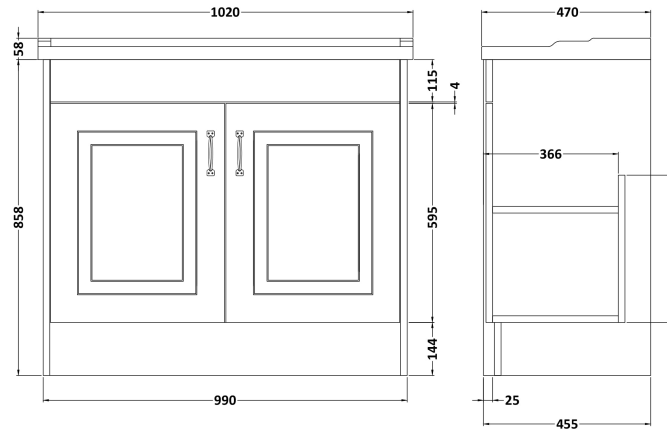

Sales Code: YOR407

Description: York 1000mm 2 Door Unit & 1Th Basin

Packaging Details

Barcode: 5056211851905

Sales Code: OLF407

Description: 1000 2-Door Floor Standing Unit

Product Dimensions

Height (mm):	858
Width (mm):	990
Depth (mm):	455
Nett Weight (kg):	33.5

Packaging Dimensions

Height (mm):	895
Width (mm):	1010
Depth (mm):	480
Gross Weight (kg):	33.5

Packaging Data

Box Colour:	Brown Cardboard Box
Box Qty:	1
Label Size:	100 x 50
Label Colour:	White Label
Label Qty:	2

Outer Box Dimensions (If Applicable)

Height (mm):	
Width (mm):	
Depth (mm):	
Gross Weight (kg):	
Barcode:	5056211851462

Product Details

Country of Origin:	United Kingdom
Fitting Instruction:	No
Certification:	FSC: Yes CE: N/A
Colour:	Royal Grey
Construction Method:	Cam & Wood Dowel
Construction Type:	Rigid
Cabinet Finish:	MFC Textured Woodgrain
Fascia Finish:	Mdf Vinyl Textured Woodgrain
Cabinet Thickness (mm):	18
Fascia Thickness (mm):	18
Drawer Included:	No
Drawer Type:	Not Applicable
No of Shelves:	1
Hinge Type:	110 Degree Inset Clip-On S/C
Hinge Included:	Yes
Adjustable Legs:	No
Fixings Included:	Yes
Handle Style:	Traditional
Handle Included:	Yes
Waste Shroud:	No
Handle Type:	Strap

Sales Code: NLV007

Description: 1000mm Traditional Basin 1Th

Product Dimensions

Height (mm):	218
Width (mm):	1020
Depth (mm):	470
Nett Weight (kg):	26

Packaging Dimensions

Height (mm):	260
Width (mm):	1020
Depth (mm):	480
Gross Weight (kg):	27