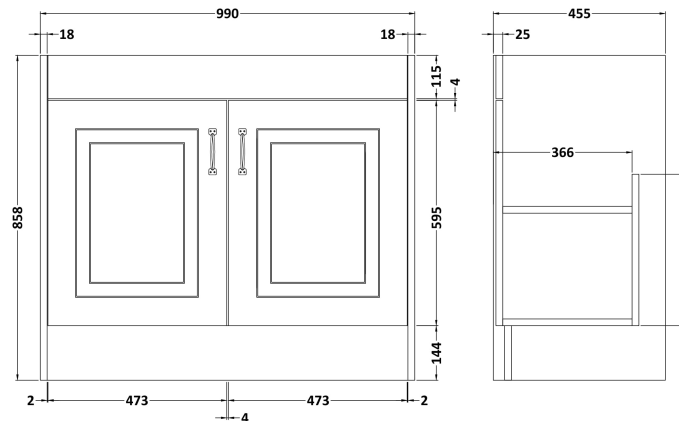

Sales Code: YOR407

Description: York 1000mm 2 Door Unit & 1Th Basin

Packaging Details

Barcode: 5056211851905

Sales Code: OLF407

Description: 1000 2-Door Floor Standing Unit

Product Dimensions

Height (mm):	858
Width (mm):	990
Depth (mm):	455
Nett Weight (kg):	33.5

Packaging Dimensions

Height (mm):	895
Width (mm):	1010
Depth (mm):	480
Gross Weight (kg):	33.5

Packaging Data

Box Colour:	Brown Cardboard Box
Box Qty:	1
Label Size:	100 x 50
Label Colour:	White Label
Label Qty:	2

Outer Box Dimensions (If Applicable)

Height (mm):	
Width (mm):	
Depth (mm):	
Gross Weight (kg):	
Barcode:	5056211851462

Product Details

Country of Origin:	United Kingdom
Fitting Instruction:	No
Certification:	FSC: Yes CE: N/A
Colour:	Royal Grey
Construction Method:	Cam & Wood Dowel
Construction Type:	Rigid
Cabinet Finish:	MFC Textured Woodgrain
Fascia Finish:	Mdf Vinyl Textured Woodgrain
Cabinet Thickness (mm):	18
Fascia Thickness (mm):	18
Drawer Included:	No
Drawer Type:	Not Applicable
No of Shelves:	1
Hinge Type:	110 Degree Inset Clip-On S/C
Hinge Included:	Yes
Adjustable Legs:	No
Fixings Included:	Yes
Handle Style:	Traditional
Handle Included:	Yes
Waste Shroud:	No
Handle Type:	Strap

Sales Code: NLV007

Description: 1000mm Traditional Basin 1Th

Product Dimensions

Height (mm):	218
Width (mm):	1020
Depth (mm):	470
Nett Weight (kg):	26

Packaging Dimensions

Height (mm):	260
Width (mm):	1020
Depth (mm):	480
Gross Weight (kg):	27