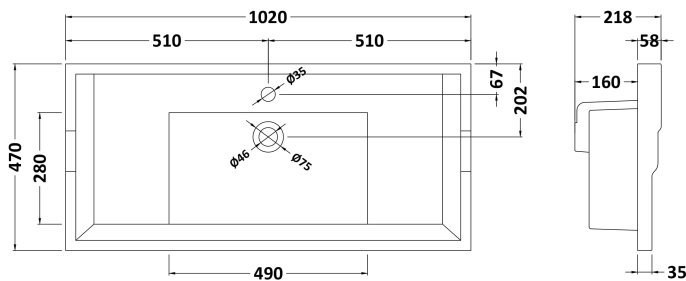

Packaging Dimensions

Height (mm):	895
Width (mm):	1010
Depth (mm):	480
Gross Weight (kg):	33.5

Packaging Data

Box Colour:	Brown Cardboard Box
Box Qty:	1
Label Size:	100 x 50
Label Colour:	White Label
Label Qty:	2

Outer Box Dimensions (If Applicable)

Height (mm):	
Width (mm):	
Depth (mm):	
Gross Weight (kg):	
Barcode:	5056211851462

Product Details

Country of Origin:	United Kingdom
Fitting Instruction:	No
Certification:	FSC: Yes CE: N/A
Colour:	Royal Grey
Construction Method:	Cam & Wood Dowel
Construction Type:	Rigid
Cabinet Finish:	MFC Textured Woodgrain
Fascia Finish:	Mdf Vinyl Textured Woodgrain
Cabinet Thickness (mm):	18
Fascia Thickness (mm):	18
Drawer Included:	No
Drawer Type:	Not Applicable
No of Shelves:	1
Hinge Type:	110 Degree Inset Clip-On S/C
Hinge Included:	Yes
Adjustable Legs:	No
Fixings Included:	Yes
Handle Style:	Traditional
Handle Included:	Yes
Waste Shroud:	No
Handle Type:	Strap

Sales Code: NLV007

Description: 1000mm Traditional Basin 1Th

Product Dimensions

Height (mm):	218
Width (mm):	1020
Depth (mm):	470
Nett Weight (kg):	26

Packaging Dimensions

Height (mm):	260
Width (mm):	1020
Depth (mm):	480
Gross Weight (kg):	27

Packaging Data

Box Colour:	Brown Cardboard Box - Printed
Box Qty:	1
Label Size:	100 x 50
Label Colour:	White Label
Label Qty:	2

Outer Box Dimensions (If Applicable)

Height (mm):	
Width (mm):	
Depth (mm):	
Gross Weight (kg):	
Barcode:	5056211825715