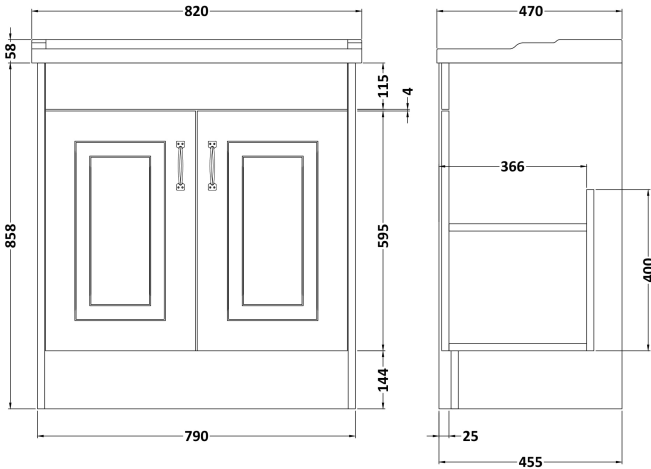

Sales Code: YOR405

Description: York 800mm 2 Door Basin And Cab

Packaging Details

Barcode: 5056211847540