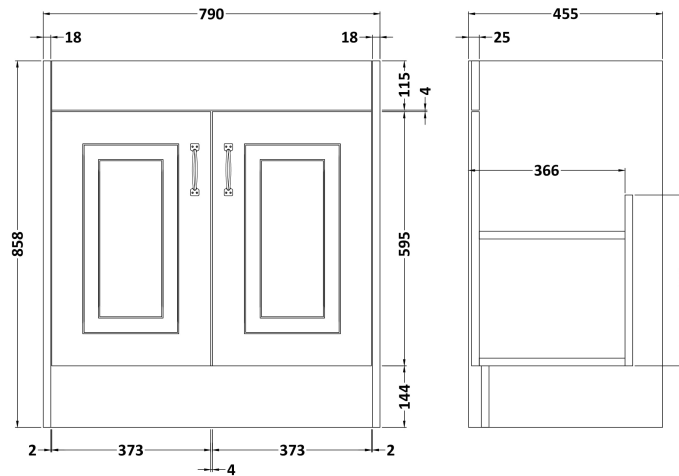

### Product Dimensions

Height (mm):	858
Width (mm):	790
Depth (mm):	455
Nett Weight (kg):	29.5

### Packaging Dimensions

Height (mm):	895
Width (mm):	810
Depth (mm):	480
Gross Weight (kg):	29.5

### Product Dimensions

Height (mm):	210
Width (mm):	820
Depth (mm):	480
Nett Weight (kg):	17.1

### Packaging Dimensions

Height (mm):	260
Width (mm):	840
Depth (mm):	500
Gross Weight (kg):	18.8