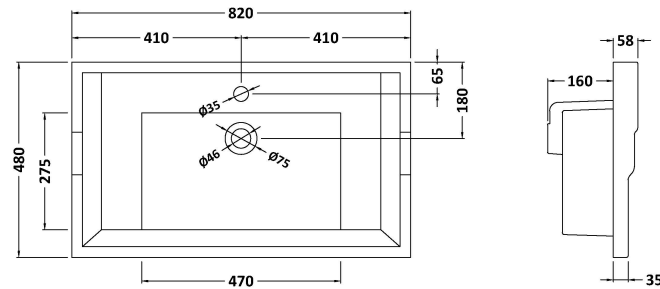

### Product Dimensions

Height (mm):	858
Width (mm):	790
Depth (mm):	455
Nett Weight (kg):	29.5

### Packaging Dimensions

Height (mm):	895
Width (mm):	810
Depth (mm):	480
Gross Weight (kg):	29.5

### Outer Box Dimensions (If Applicable)

Height (mm):	
Width (mm):	
Depth (mm):	
Gross Weight (kg):	
Barcode:	5056211847434

### Product Dimensions

Height (mm):	210
Width (mm):	820
Depth (mm):	480
Nett Weight (kg):	17.1