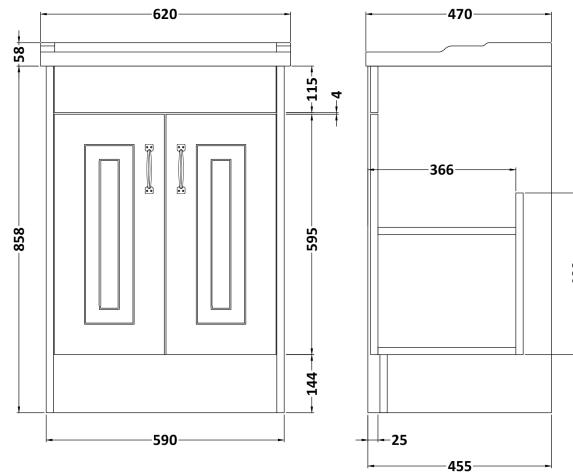

Sales Code: YOR403

Description: York 600mm 2 Door Basin And Cab

Packaging Details

Barcode: 5056211847533

Sales Code: OLF403

Description: 600 2-Door Floor Standing Unit

Product Dimensions

Height (mm):	858
Width (mm):	590
Depth (mm):	455
Nett Weight (kg):	25

Packaging Dimensions

Height (mm):	895
Width (mm):	610
Depth (mm):	480
Gross Weight (kg):	25

Packaging Data

Box Colour:	Brown Cardboard Box
Box Qty:	1
Label Size:	100 x 50
Label Colour:	White Label
Label Qty:	2

Outer Box Dimensions (If Applicable)

Height (mm):	
Width (mm):	
Depth (mm):	
Gross Weight (kg):	
Barcode:	5056211847427

Product Details

Country of Origin:	United Kingdom
Fitting Instruction:	No
Certification:	FSC: Yes CE: N/A
Colour:	Royal Grey
Construction Method:	Cam & Wood Dowel
Construction Type:	Rigid
Cabinet Finish:	MFC Textured Woodgrain
Fascia Finish:	Mdf Vinyl Textured Woodgrain
Cabinet Thickness (mm):	18
Fascia Thickness (mm):	18
Drawer Included:	No
Drawer Type:	Not Applicable
No of Shelves:	1
Hinge Type:	110 Degree Inset Clip-On S/C
Hinge Included:	Yes
Adjustable Legs:	No
Fixings Included:	Yes
Handle Style:	Traditional
Handle Included:	Yes
Waste Shroud:	No
Handle Type:	Strap

Sales Code: NLV003

Description: 600mm Traditional Basin 1Th

Product Dimensions

Height (mm):	210
Width (mm):	620
Depth (mm):	470
Nett Weight (kg):	12.45

Packaging Dimensions

Height (mm):	260
Width (mm):	640
Depth (mm):	500
Gross Weight (kg):	13.66