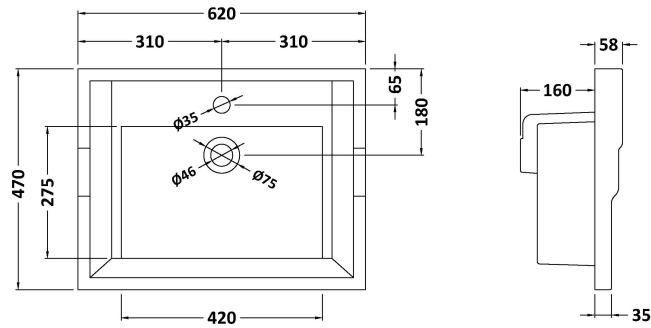

Packaging Dimensions

Height (mm):	895
Width (mm):	610
Depth (mm):	480
Gross Weight (kg):	25

Packaging Data

Box Colour:	Brown Cardboard Box
Box Qty:	1
Label Size:	100 x 50
Label Colour:	White Label
Label Qty:	2

Outer Box Dimensions (If Applicable)

Height (mm):	
Width (mm):	
Depth (mm):	
Gross Weight (kg):	
Barcode:	5056211847427

Product Details

Country of Origin:	United Kingdom
Fitting Instruction:	No
Certification:	FSC: Yes CE: N/A
Colour:	Royal Grey
Construction Method:	Cam & Wood Dowel
Construction Type:	Rigid
Cabinet Finish:	MFC Textured Woodgrain
Fascia Finish:	Mdf Vinyl Textured Woodgrain
Cabinet Thickness (mm):	18
Fascia Thickness (mm):	18
Drawer Included:	No
Drawer Type:	Not Applicable
No of Shelves:	1
Hinge Type:	110 Degree Inset Clip-On S/C
Hinge Included:	Yes
Adjustable Legs:	No
Fixings Included:	Yes
Handle Style:	Traditional
Handle Included:	Yes
Waste Shroud:	No
Handle Type:	Strap

Sales Code: NLV003

Description: 600mm Traditional Basin 1Th

Product Dimensions

Height (mm):	210
Width (mm):	620
Depth (mm):	470
Nett Weight (kg):	12.45

Packaging Dimensions

Height (mm):	260
Width (mm):	640
Depth (mm):	500
Gross Weight (kg):	13.66

Packaging Data

Box Colour:	Brown Cardboard Box - Printed
Box Qty:	1
Label Size:	100 x 50
Label Colour:	White Label
Label Qty:	2

Outer Box Dimensions (If Applicable)

Height (mm):	
Width (mm):	
Depth (mm):	
Gross Weight (kg):	
Barcode:	5055369043392