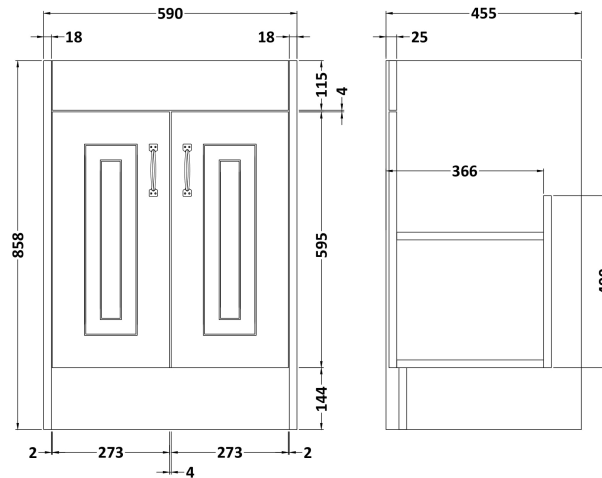

Sales Code: YOR403

Description: York 600mm 2 Door Basin And Cab

Packaging Details

Barcode: 5056211847533

Sales Code: OLF403

Description: 600 2-Door Floor Standing Unit

Product Dimensions

Height (mm):	858
Width (mm):	590
Depth (mm):	455
Nett Weight (kg):	25

Packaging Dimensions

Height (mm):	895
Width (mm):	610
Depth (mm):	480
Gross Weight (kg):	25

Packaging Data

Box Colour:	Brown Cardboard Box
Box Qty:	1
Label Size:	100 x 50
Label Colour:	White Label
Label Qty:	2

Outer Box Dimensions (If Applicable)

Height (mm):	
Width (mm):	
Depth (mm):	
Gross Weight (kg):	
Barcode:	5056211847427

Product Details

Country of Origin:	United Kingdom
Fitting Instruction:	No
Certification:	FSC: Yes CE: N/A
Colour:	Royal Grey
Construction Method:	Cam & Wood Dowel
Construction Type:	Rigid
Cabinet Finish:	MFC Textured Woodgrain
Fascia Finish:	Mdf Vinyl Textured Woodgrain
Cabinet Thickness (mm):	18
Fascia Thickness (mm):	18
Drawer Included:	No
Drawer Type:	Not Applicable
No of Shelves:	1
Hinge Type:	110 Degree Inset Clip-On S/C
Hinge Included:	Yes
Adjustable Legs:	No
Fixings Included:	Yes
Handle Style:	Traditional
Handle Included:	Yes
Waste Shroud:	No
Handle Type:	Strap

Sales Code: NLV003

Description: 600mm Traditional Basin 1Th

Product Dimensions

Height (mm):	210
Width (mm):	620
Depth (mm):	470
Nett Weight (kg):	12.45

Packaging Dimensions

Height (mm):	260
Width (mm):	640
Depth (mm):	500
Gross Weight (kg):	13.66