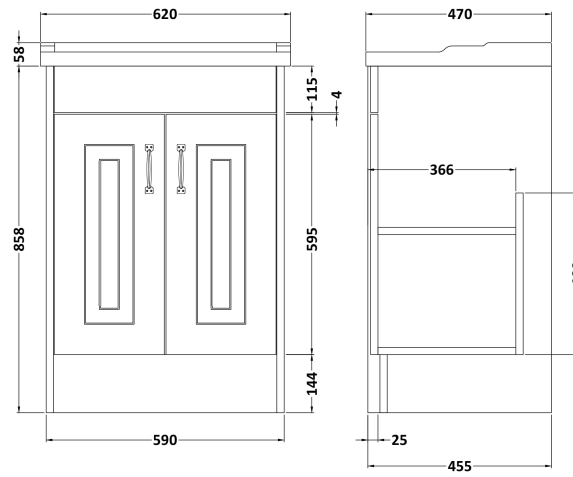

Sales Code: YOR203

Description: York 600mm 2 Door Basin And Cab

Packaging Details

Barcode: 5055275888971

Sales Code: OLF203

Description: 600 2-Door Floor Standing Unit

Product Dimensions

Height (mm):	858
Width (mm):	590
Depth (mm):	455
Nett Weight (kg):	25

Packaging Dimensions

Height (mm):	895
Width (mm):	610
Depth (mm):	480
Gross Weight (kg):	25

Packaging Data

Box Colour:	Brown Cardboard Box
Box Qty:	1
Label Size:	100 x 50
Label Colour:	White Label
Label Qty:	2

Outer Box Dimensions (If Applicable)

Height (mm):	
Width (mm):	
Depth (mm):	
Gross Weight (kg):	
Barcode:	5055275812815

Product Details

Country of Origin:	United Kingdom
Fitting Instruction:	No
Certification:	FSC: Yes CE: N/A
Colour:	Stone Grey
Construction Method:	Cam & Wood Dowel
Construction Type:	Rigid
Cabinet Finish:	MFC Textured Woodgrain
Fascia Finish:	Mdf Vinyl Textured Woodgrain
Cabinet Thickness (mm):	18
Fascia Thickness (mm):	18
Drawer Included:	No
Drawer Type:	Not Applicable
No of Shelves:	1
Hinge Type:	110 Degree Inset Clip-On S/C
Hinge Included:	Yes
Adjustable Legs:	No
Fixings Included:	No
Handle Style:	Traditional
Handle Included:	Yes
Waste Shroud:	No
Handle Type:	Strap

Sales Code: NLV003

Description: 600mm Traditional Basin 1Th

Product Dimensions

Height (mm):	210
Width (mm):	620
Depth (mm):	470
Nett Weight (kg):	12.45

Packaging Dimensions

Height (mm):	260
Width (mm):	640
Depth (mm):	500
Gross Weight (kg):	13.66