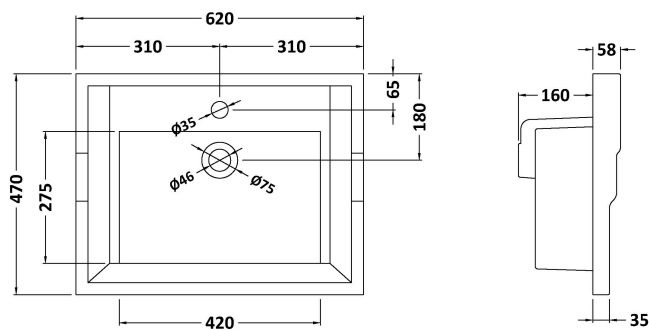

Packaging Dimensions

Height (mm):	895
Width (mm):	610
Depth (mm):	480
Gross Weight (kg):	25

Packaging Data

Box Colour:	Brown Cardboard Box
Box Qty:	1
Label Size:	100 x 50
Label Colour:	White Label
Label Qty:	2

Outer Box Dimensions (If Applicable)

Height (mm):	
Width (mm):	
Depth (mm):	
Gross Weight (kg):	
Barcode:	5055275812815

Product Details

Country of Origin:	United Kingdom
Fitting Instruction:	No
Certification:	FSC: Yes CE: N/A
Colour:	Stone Grey
Construction Method:	Cam & Wood Dowel
Construction Type:	Rigid
Cabinet Finish:	MFC Textured Woodgrain
Fascia Finish:	Mdf Vinyl Textured Woodgrain
Cabinet Thickness (mm):	18
Fascia Thickness (mm):	18
Drawer Included:	No
Drawer Type:	Not Applicable
No of Shelves:	1
Hinge Type:	110 Degree Inset Clip-On S/C
Hinge Included:	Yes
Adjustable Legs:	No
Fixings Included:	No
Handle Style:	Traditional
Handle Included:	Yes
Waste Shroud:	No
Handle Type:	Strap

Sales Code: NLV003

Description: 600mm Traditional Basin 1Th

Product Dimensions

Height (mm):	210
Width (mm):	620
Depth (mm):	470
Nett Weight (kg):	12.45

Packaging Dimensions

Height (mm):	260
Width (mm):	640
Depth (mm):	500
Gross Weight (kg):	13.66

Packaging Data

Box Colour:	Brown Cardboard Box - Printed
Box Qty:	1
Label Size:	100 x 50
Label Colour:	White Label
Label Qty:	2

Outer Box Dimensions (If Applicable)

Height (mm):	
Width (mm):	
Depth (mm):	
Gross Weight (kg):	
Barcode:	5055369043392