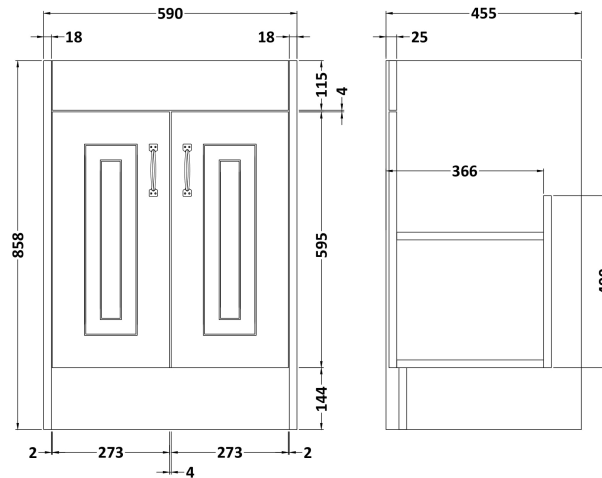

Sales Code: YOR203

Description: York 600mm 2 Door Basin And Cab

Packaging Details

Barcode: 5055275888971

Sales Code: OLF203

Description: 600 2-Door Floor Standing Unit

Product Dimensions

Height (mm):	858
Width (mm):	590
Depth (mm):	455
Nett Weight (kg):	25

Packaging Dimensions

Height (mm):	895
Width (mm):	610
Depth (mm):	480
Gross Weight (kg):	25

Packaging Data

Box Colour:	Brown Cardboard Box
Box Qty:	1
Label Size:	100 x 50
Label Colour:	White Label
Label Qty:	2

Outer Box Dimensions (If Applicable)

Height (mm):	
Width (mm):	
Depth (mm):	
Gross Weight (kg):	
Barcode:	5055275812815

Product Details

Country of Origin:	United Kingdom
Fitting Instruction:	No
Certification:	FSC: Yes CE: N/A
Colour:	Stone Grey
Construction Method:	Cam & Wood Dowel
Construction Type:	Rigid
Cabinet Finish:	MFC Textured Woodgrain
Fascia Finish:	Mdf Vinyl Textured Woodgrain
Cabinet Thickness (mm):	18
Fascia Thickness (mm):	18
Drawer Included:	No
Drawer Type:	Not Applicable
No of Shelves:	1
Hinge Type:	110 Degree Inset Clip-On S/C
Hinge Included:	Yes
Adjustable Legs:	No
Fixings Included:	No
Handle Style:	Traditional
Handle Included:	Yes
Waste Shroud:	No
Handle Type:	Strap

Sales Code: NLV003

Description: 600mm Traditional Basin 1Th

Product Dimensions

Height (mm):	210
Width (mm):	620
Depth (mm):	470
Nett Weight (kg):	12.45

Packaging Dimensions

Height (mm):	260
Width (mm):	640
Depth (mm):	500
Gross Weight (kg):	13.66