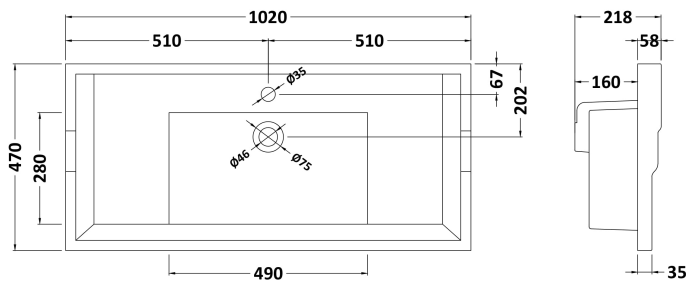

### Product Dimensions

Height (mm):	858
Width (mm):	990
Depth (mm):	455
Nett Weight (kg):	33.5

### Packaging Dimensions

Height (mm):	895
Width (mm):	1010
Depth (mm):	480
Gross Weight (kg):	33.5

### Outer Box Dimensions (If Applicable)

Height (mm):	
Width (mm):	
Depth (mm):	
Gross Weight (kg):	
Barcode:	5056211851479

### Product Dimensions

Height (mm):	218
Width (mm):	1020
Depth (mm):	470
Nett Weight (kg):	26