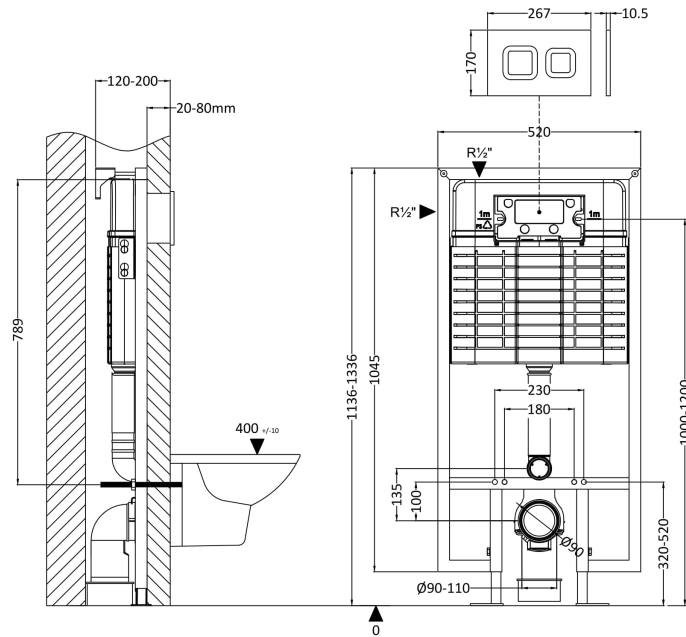

Sales Code: XTY009S

Description: Dual Flush Conc Cistern Square Plate

Product Dimensions

Length (mm):	
Width (mm):	520
Height (mm):	1136
Depth (mm):	204
Nett Weight (kg):	11.5

Packaging Dimensions

Height (mm):	160
Width (mm):	560
Depth (mm):	1125
Gross Weight (kg):	12

Packaging Data

Box Colour:	Brown Cardboard Box
Box Qty:	1
Label Size:	100 x 50
Label Colour:	White Label
Label Qty:	2

Outer Box Dimensions (If Applicable)

Height (mm):	
Width (mm):	
Length (mm):	
Depth (mm):	
Gross Weight (kg):	0
Barcode:	5056211863601

Product Details

Country of Origin:	China
Fitting Instruction:	Yes
CE Certification:	Yes
Product Material:	Stainless Steel
Heating Element Wattage:	Not Applicable
Colour/Finish:	Chrome
Product Diameter:	Not Applicable
Connection Size:	