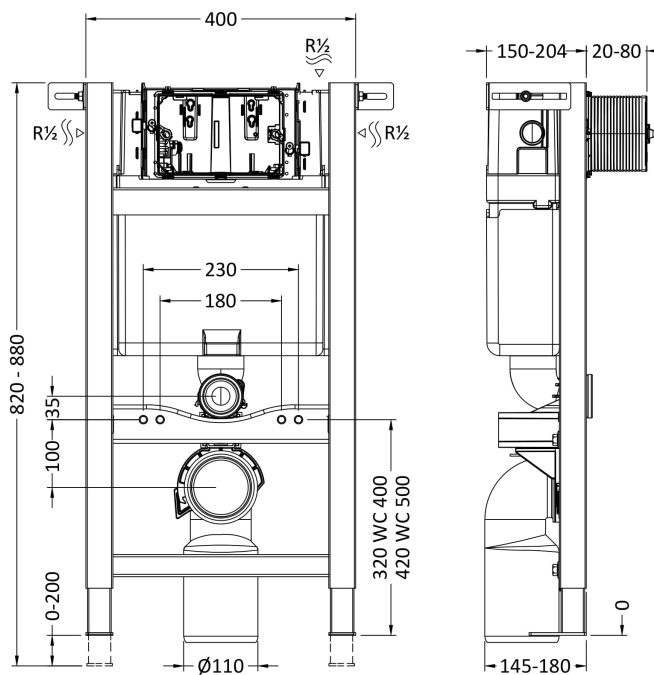

Sales Code: XTY007

Description: Mid Height Concealed Cistern Wall Frame

### Product Dimensions

|                   |      |
|-------------------|------|
| Length (mm):      |      |
| Width (mm):       | 400  |
| Height (mm):      | 880  |
| Depth (mm):       | 204  |
| Nett Weight (kg): | 10.5 |

### Packaging Dimensions

|                    |      |
|--------------------|------|
| Height (mm):       | 0    |
| Width (mm):        | 0    |
| Depth (mm):        | 0    |
| Gross Weight (kg): | 10.5 |

### Outer Box Dimensions (If Applicable)

|                    |               |
|--------------------|---------------|
| Height (mm):       |               |
| Width (mm):        |               |
| Length (mm):       |               |
| Depth (mm):        |               |
| Gross Weight (kg): |               |
| Barcode:           | 5055275819302 |