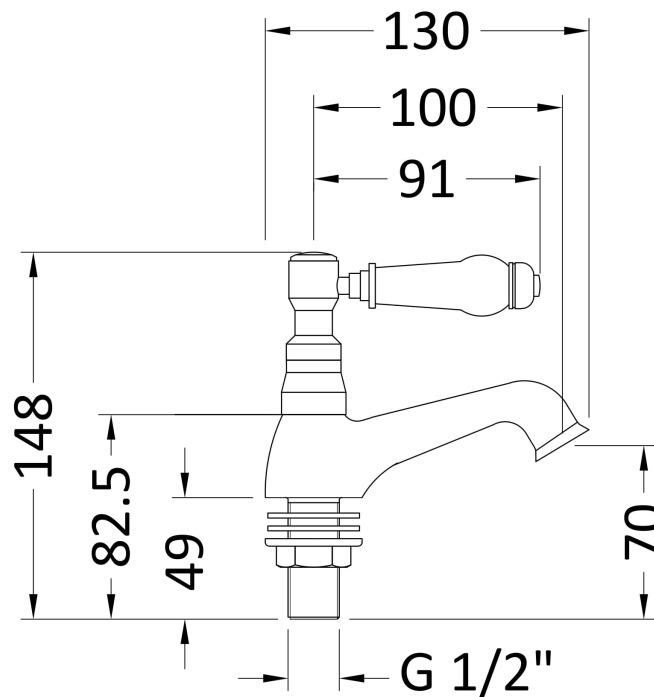

Sales Code: XM301

Description: Bloomsbury Basin Taps

Product Dimensions

Height (mm):	99
Width (mm):	40
Depth (mm):	130
Length (mm):	
Nett Weight (kg):	1.1

Packaging Dimensions

Height (mm):	275
Width (mm):	205
Depth (mm):	370
Gross Weight (kg):	1.2

Packaging Data

Box Colour:	White Cardboard Box
Box Qty:	10
Label Size:	100 x 50
Label Colour:	White Label
Label Qty:	2

Outer Box Dimensions (If Applicable)

Height (mm):	300
Width (mm):	270
Depth (mm):	500
Length (mm):	
Gross Weight (kg):	16
Barcode:	5055146106104

Product Details

Country of Origin:	China
Fitting Instruction:	Yes
Product Material:	Brass
Control Type:	Manual
Waste Included:	Waste Not Included
Waste Type:	Not Applicable
WRAS Approval: No	Approval No: N/A
Valve/Cartridge Type:	1/4 Turn Ceramic Disc
Colour/Finish:	Chrome
Mount Type:	Deck
Operating Pressure (bar):	0.1

Flow Rates: (Litres Per Min)	0.1 bar: 4	0.5 bar: 14	1 bar: 18	2 bar: 27	3 bar: 31
Pipe Size:	15 mm (1/2" Bsp)				
Pipe Centres:	N/A				