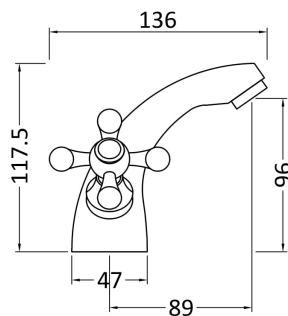

Sales Code: X385

Description: Viscount Mono Basin

Product Dimensions

Height (mm):	100
Width (mm):	45
Depth (mm):	145
Length (mm):	
Nett Weight (kg):	1.3

Packaging Dimensions

Height (mm):	355
Width (mm):	265
Depth (mm):	420
Gross Weight (kg):	1.5

Packaging Data

Box Colour:	White Cardboard Box
Box Qty:	1
Label Size:	100 x 50
Label Colour:	White Label
Label Qty:	2

Outer Box Dimensions (If Applicable)

Height (mm):	395
Width (mm):	555
Depth (mm):	245
Length (mm):	
Gross Weight (kg):	10
Barcode:	5055275824498

Product Details

Country of Origin:	China
Fitting Instruction:	Yes
Product Material:	Brass
Control Type:	Manual
Waste Included:	Waste Included
Waste Type:	Not Applicable
WRAS Approval: No	Approval No: N/A
Valve/Cartridge Type:	Screw Down
Colour/Finish:	Chrome
Mount Type:	Deck
Operating Pressure (bar):	0.1

Flow Rates: (Litres Per Min)	0.1 bar: 8	0.5 bar: 24	1 bar: 30	2 bar: 38	3 bar: 42
Pipe Size:	15 mm (1/2" Bsp)				
Pipe Centres:	N/A				