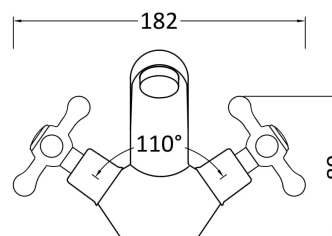

Sales Code: X385

Description: Viscount Mono Basin

Product Dimensions

Height (mm):	100
Width (mm):	45
Depth (mm):	145
Length (mm):	
Nett Weight (kg):	1.3

Packaging Dimensions

Height (mm):	355
Width (mm):	265
Depth (mm):	420
Gross Weight (kg):	1.5

Packaging Data

Box Colour:	White Cardboard Box
Box Qty:	1
Label Size:	100 x 50
Label Colour:	White Label
Label Qty:	2

Outer Box Dimensions (If Applicable)

Height (mm):	395
Width (mm):	555
Depth (mm):	245
Length (mm):	
Gross Weight (kg):	10
Barcode:	5055275824498

Product Details

Country of Origin:	China
Fitting Instruction:	Yes
Product Material:	Brass
Control Type:	Manual
Waste Included:	Waste Included
Waste Type:	Not Applicable
WRAS Approval: No	Approval No: N/A
Valve/Cartridge Type:	Screw Down
Colour/Finish:	Chrome
Mount Type:	Deck
Operating Pressure (bar):	0.1

Flow Rates: (Litres Per Min)	0.1 bar: 8	0.5 bar: 24	1 bar: 30	2 bar: 38	3 bar: 42
Pipe Size:	15 mm (1/2" Bsp)				
Pipe Centres:	N/A				