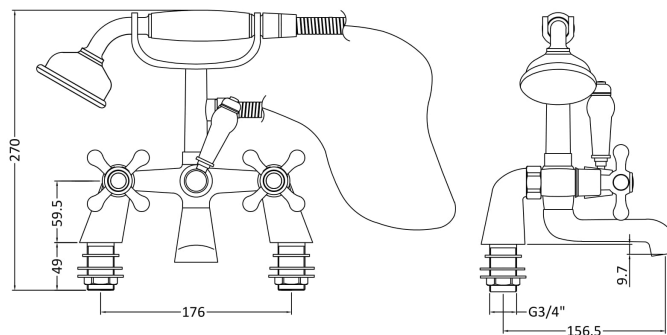

### Product Dimensions

Height (mm):	175
Width (mm):	228
Depth (mm):	190
Length (mm):	
Nett Weight (kg):	1.3

### Packaging Dimensions

Height (mm):	495
Width (mm):	315
Depth (mm):	295
Gross Weight (kg):	1.5

### Outer Box Dimensions (If Applicable)

Height (mm):	260
Width (mm):	435
Depth (mm):	440
Length (mm):	
Gross Weight (kg):	9
Barcode:	5055369007011

Flow Rates: (Litres Per Min)	0.1 bar: 4.7	0.5 bar: 10.8	1 bar: 15.6	2 bar: 22	3 bar: 27
Pipe Size:	22 mm (3/4" Bsp)				
Pipe Centres:	180 mm				